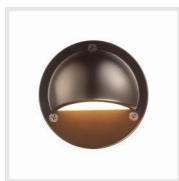

Classic Glow Series

Retro design meets modern lighting.

Semisfera Deck & Rail Light

Quadrifoglio Deck & Rail Light

Pro Parallel Retro Louvered Step & Deck Light

Modern Elegance Series

Blending utility with modern aesthetics.

Affusolato Deck & Rail Light

Nova Deck & Rail Light

Vertebre Deck & Rail Light

All Color Options

some models may have limited choices.

Satin Nickel

Matte Black

Oiled Rubbed Bronze