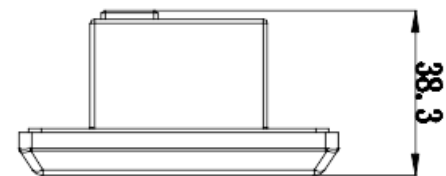

PRODUCT DIAGRAM

Size in mm
1" = 25.4mm.

Size in mm
1" = 25.4mm.

PHOTOMETRICS

Color Parameters:

Chromaticity Coordinate: $x=0.4190$ $y=0.3906$ $u'=0.2447$ $v'=0.5133$
 CCT=3213K (Duv=-0.0028) Dominant WL:Ld =583.1nm Purity=43.0%
 Ratio:R=23.8% G=72.9% B=3.3% Peak WL:Lp=630.2nm FWHM=177.3nm
 Render Index:Ra=97.0 CRI=95.1 AvgR=95.3
 R1 =99 R2 =99 R3 =97 R4 =98 R5 =98 R6 =96 R7 =96
 R8 =94 R9 =86 R10=96 R11=97 R12=80 R13=99 R14=97 R15=98