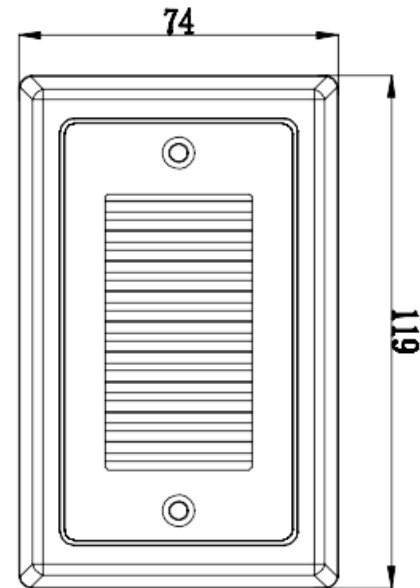

PRODUCT DIAGRAM

Size in mm
1" = 25.4mm.

Size in mm
1" = 25.4mm.

PHOTOMETRICS

Color Parameters:

Chromaticity Coordinate: $x=0.4190$ $y=0.3906$ $u'=0.2447$ $v'=0.5133$
 CCT=3213K (Duv=-0.0028) Dominant WL:Ld =583.1nm Purity=43.0%
 Ratio:R=23.8% G=72.9% B=3.3% Peak WL:Lp=630.2nm FWHM=177.3nm
 Render Index:Ra=97.0 CRI=95.1 AvgR=95.3
 R1 =99 R2 =99 R3 =97 R4 =98 R5 =98 R6 =96 R7 =96
 R8 =94 R9 =86 R10=96 R11=97 R12=80 R13=99 R14=97 R15=98