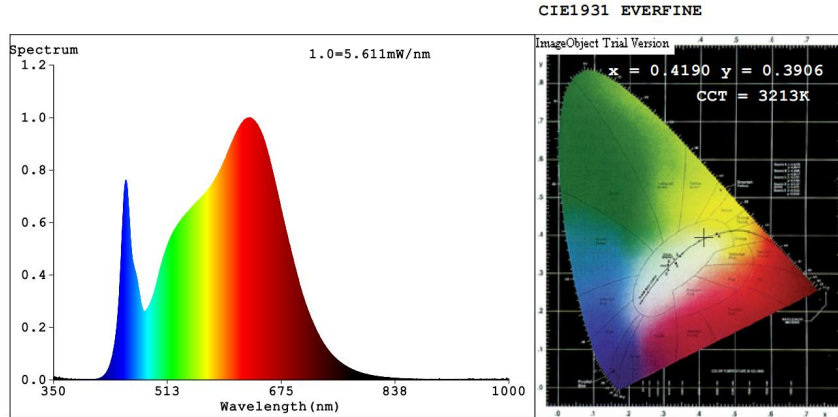

PRODUCT DIAGRAM

Size in mm
1" = 25.4mm.

Size in mm
1" = 25.4mm.

PHOTOMETRICS

Color Parameters:

Chromaticity Coordinate: $x=0.4190$ $y=0.3906$ $u'=0.2447$ $v'=0.5133$
 CCT=3213K (Duv=-0.0028) Dominant WL:Ld =583.1nm Purity=43.0%
 Ratio:R=23.8% G=72.9% B=3.3% Peak WL:Lp=630.2nm FWHM=177.3nm
 Render Index:Ra=97.0 CRI=95.1 AvgR=95.3
 R1 =99 R2 =99 R3 =97 R4 =98 R5 =98 R6 =96 R7 =96
 R8 =94 R9 =86 R10=96 R11=97 R12=80 R13=99 R14=97 R15=98