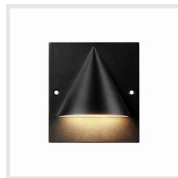

Vertebre Deck & Rail Light