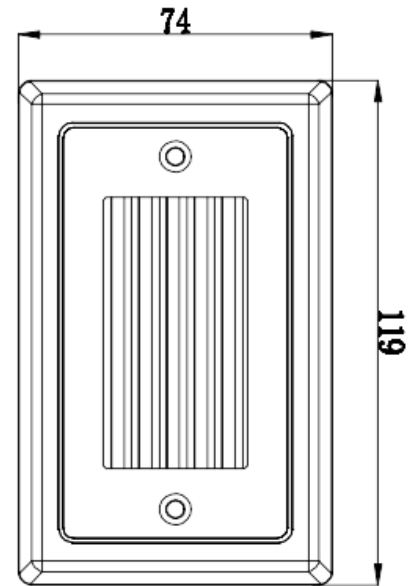

### PRODUCT DIAGRAM

Size in mm  
1" = 25.4mm.

Size in mm  
1" = 25.4mm.

**PHOTOMETRICS**

**Color Parameters:**

Chromaticity Coordinate:  $x=0.4190$   $y=0.3906/u'=0.2447$   $v'=0.5133$   
 CCT=3213K (Duv=-0.0028) Dominant WL:Ld =583.1nm Purity=43.0%  
 Ratio:R=23.8% G=72.9% B=3.3% Peak WL:Lp=630.2nm FWHM=177.3nm  
 Render Index:Ra=97.0 CRI=95.1 AvgR=95.3  
 R1 =99 R2 =99 R3 =97 R4 =98 R5 =98 R6 =96 R7 =96  
 R8 =94 R9 =86 R10=96 R11=97 R12=80 R13=99 R14=97 R15=98