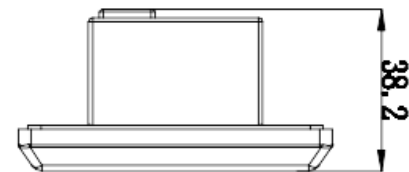

### PRODUCT DIAGRAM

Size in mm  
1" = 25.4mm.

Size in mm  
1" = 25.4mm.

**PHOTOMETRICS**

**Color Parameters:**

Chromaticity Coordinate:  $x=0.4190$   $y=0.3906/u'=0.2447$   $v'=0.5133$   
 CCT=3213K (Duv=-0.0028) Dominant WL:Ld =583.1nm Purity=43.0%  
 Ratio:R=23.8% G=72.9% B=3.3% Peak WL:Lp=630.2nm FWHM=177.3nm  
 Render Index:Ra=97.0 CRI=95.1 AvgR=95.3  
 R1 =99 R2 =99 R3 =97 R4 =98 R5 =98 R6 =96 R7 =96  
 R8 =94 R9 =86 R10=96 R11=97 R12=80 R13=99 R14=97 R15=98