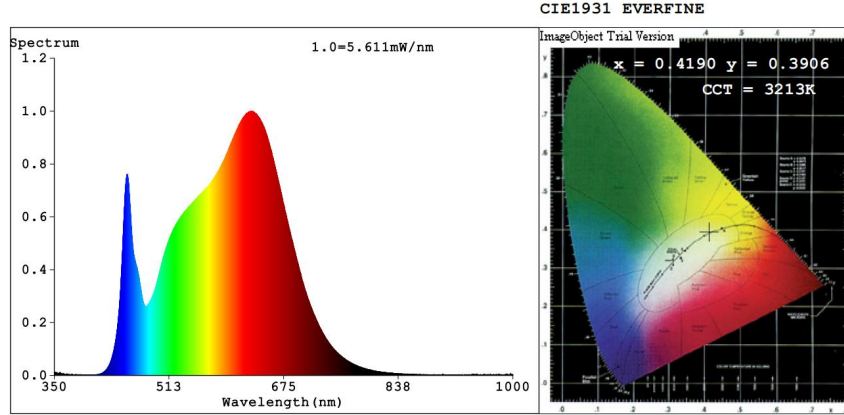

### PRODUCT DIAGRAM

Size in mm  
1" = 25.4mm.

Size in mm  
1" = 25.4mm.

**PHOTOMETRICS**

**Color Parameters:**

Chromaticity Coordinate:  $x=0.4190$   $y=0.3906/u'=0.2447$   $v'=0.5133$   
 CCT=3213K (Duv=-0.0028) Dominant WL:Ld =583.1nm Purity=43.0%  
 Ratio:R=23.8% G=72.9% B=3.3% Peak WL:Lp=630.2nm FWHM=177.3nm  
 Render Index:Ra=97.0 CRI=95.1 AvgR=95.3  
 R1 =99 R2 =99 R3 =97 R4 =98 R5 =98 R6 =96 R7 =96  
 R8 =94 R9 =86 R10=96 R11=97 R12=80 R13=99 R14=97 R15=98

**Photo Parameters:**

Flux = 284.7 lm Eff. : 66.48 lm/W Fe = 1.042 W

**Electrical parameters:**

V = 120.61 V I = 0.03685 A P = 4.282 W PF = 0.9636  
 LEVEL:OUT WHITE:ANSI\_3000K

Status: Integral T = 73 ms Ip = 43412 (66%)