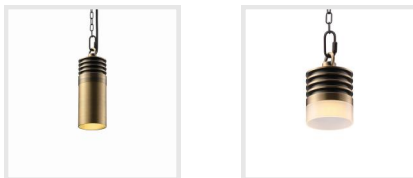

Basic Outdoor Pendant Lights

Hang from trees or gazebo/ pergola to bathe patios and lawns in soft, expansive lighting.