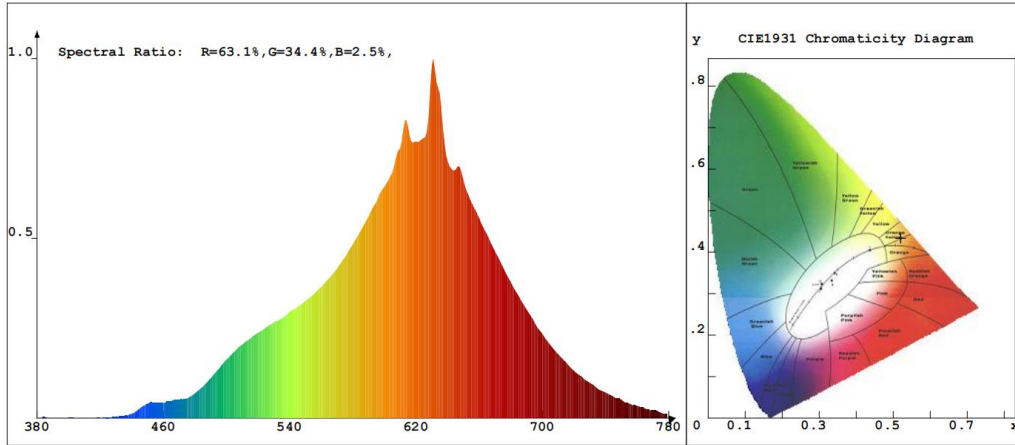

ADDITIONAL COMPONENTS

- Waterproof Connector Caps: 2 included.
- Screws and Expansion Bolts: 4 of each.
- Long Screws: 2 included.

LED AND OPTICAL PERFORMANCE

- The LED light features 12 efficient and bright SMD 2835 chips, with a high CRI of 90 for accurate color rendering. Its luminous efficacy of 170 lumens per watt signifies excellent light output efficiency.
- The light includes a reliable button for easy switching among five color temperatures (2200K/2700K/3000K/4000K/5000K), bypassing the use of inconsistent remotes or apps.

PRODUCT DIAGRAM

Size in mm
1" = 25.4mm.

PHOTOMETRICS (2200K)

Chroma Parameters

Chro.Coor.:x=0.5205 y=0.4336 u=0.2907 v=0.3632 duv=0.0057
 CCT: 2180K Dominant Wave.:585.8nm Purity:86.4%
 Flux RGB Ratio:R=31.8%,G=67.5%,B=0.6% Peak Wave:630.7nm Half Width:83.6nm

Ele. Parameters

Voltage:U=12.710V Current:I=0.4250A
 Power:P=4.13W Power Factor:PF=0.762

PHOTOMETRICS (2700K)

Chroma Parameters

Chro.Coor.:x=0.4613 y=0.4058 u=0.2656 v=0.3505 duv=-0.0019
 CCT: 2643K Dominant Wave.:585.1nm Purity:60.3%
 Flux RGB Ratio:R=27.9%,G=70.6%,B=1.5% Peak Wave:630.7nm Half Width:67.0nm