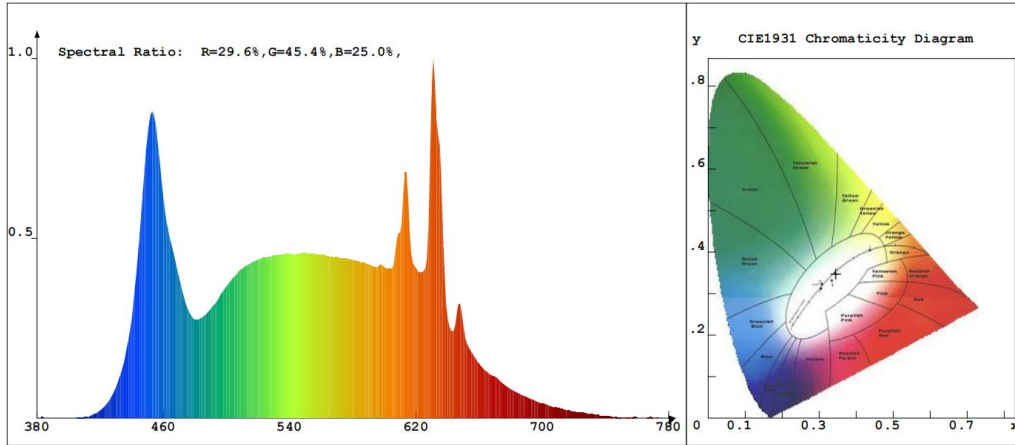

Ele. Parameters

Voltage:U=12.660V Current:I=0.4260A
 Power:P=4.12W Power Factor:PF=0.763

PHOTOMETRICS (3000K)

Chroma Parameters

Chro. Coor.: x=0.4300 y=0.3909 u=0.2518 v=0.3434 duv=-0.0044
 CCT: 3010K Dominant Wave.: 584.5nm Purity: 46.4%
 Flux RGB Ratio: R=25.6%, G=72.4%, B=2.0% Peak Wave: 630.7nm Half Width: 48.1nm

Ele. Parameters

Voltage: U=12.660V Current: I=0.4260A
 Power: P=4.12W Power Factor: PF=0.763

PHOTOMETRICS (4000K)

Chroma Parameters

Chro.Coor.:x=0.3854 y=0.3681 u=0.2320 v=0.3323 duv=-0.0055
 CCT: 3795K Dominant Wave.:583.1nm Purity:26.1%
 Flux RGB Ratio:R=22.2%,G=75.0%,B=2.8% Peak Wave:630.7nm Half Width:31.7nm

Rendering Index:Ra= 96.5

R1 =96 R2 =97 R3 =97 R4 =98 R5 =97 R6 =94 R7 =96 R8 =96
 R9 =92 R10=97 R11=94 R12=81 R13=96 R14=98 R15=97

Photo Parameters

Flux:311.51lm Effi.:75.6lm/W Radiant:797.6mW Iv:0.0mcd
 Efficiency:0.134 Effi Level:A+ (EU 874-2012)

Ele. Parameters

Voltage:U=12.660V Current:I=0.4260A
 Power:P=4.12W Power Factor:PF=0.763

PHOTOMETRICS (5000K)

Chroma Parameters

Chro.Coor.:x=0.3451 y=0.3476 u=0.2130 v=0.3218 duv=-0.0020
 CCT: 4987K Dominant Wave.:575.7nm Purity:7.9%
 Flux RGB Ratio:R=18.6%,G=77.7%,B=3.7% Peak Wave:630.7nm Half Width:9.7nm