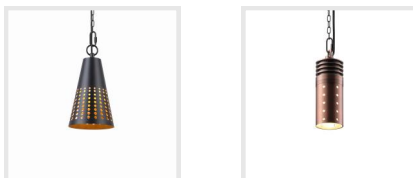

PRODUCT DESCRIPTION

This hardscape light, with a rotatable head and a durable die-cast aluminum body, outlasts softer pressed aluminum options and provides enduring landscape lighting. It features 5 color temperatures adjustable, perfect for accenting retaining walls or serving as versatile paver lights, ensuring consistent, low-glare illumination and superior color accuracy.

FEATURES & BENEFITS

- Robust die-cast aluminum body; superior to standard pressed aluminum; ideal for heavy-duty outdoor use.
- Customizable cut-to-size stainless steel plate; detachable light bar for effortless installation.
- 180° Rotatable Light Head: Enables fine-tuning of wall texture highlights and precise light direction towards steps and pathways.
- 5CCT and High CRI 90: Seamlessly blends with existing lights, ensuring vibrant colors and consistent illumination.
- IP65 waterproof rating; assured reliability in wet conditions; perfect for a variety of outdoor settings.

All Color Options

some models may have limited choices.

Brass Yellow

Red Bronze

Oiled Rubbed Bronze

Rotatable Retaining Wall and Paver Lighting

270° rotation for fine-tuning wall texture highlights or focusing on steps and paths.

Compatible Accessories

Basic Outdoor Pendant Lights

Hang from trees or gazebo/ pergola to bathe patios and lawns in soft, expansive lighting.

Designer Crafted Ambient Pendant Lights

Permeable design for ambiance; textured elegance for outdoors.