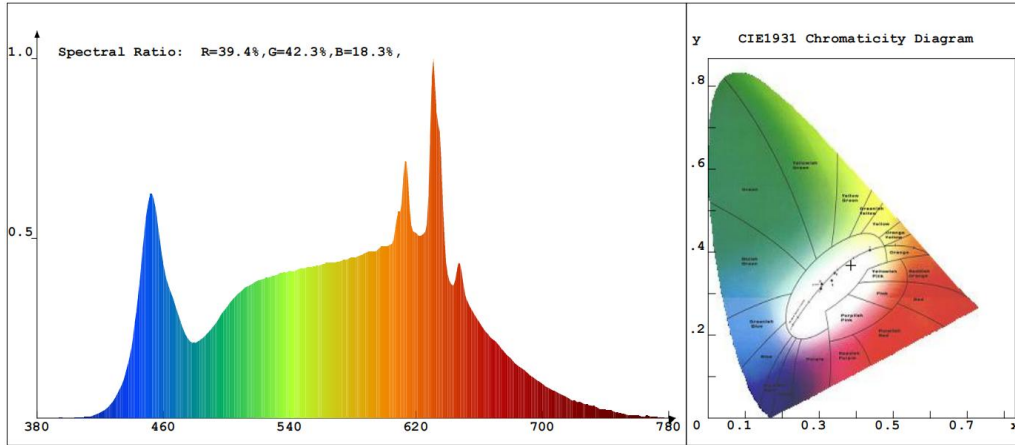

PRODUCT DIAGRAM

Size in mm
1" = 25.4mm.

PHOTOMETRICS (2200K)

Chroma Parameters

Chro.Coor.:x=0.5205 y=0.4336 u=0.2907 v=0.3632 duv=0.0057
 CCT: 2180K Dominant Wave.:585.8nm Purity:86.4%
 Flux RGB Ratio:R=31.8%,G=67.5%,B=0.6% Peak Wave:630.7nm Half Width:83.6nm

Ele. Parameters

Voltage:U=12.660V Current:I=0.4260A
 Power:P=4.12W Power Factor:PF=0.763

PHOTOMETRICS (3000K)

Chroma Parameters

Chro. Coor.: x=0.4300 y=0.3909 u=0.2518 v=0.3434 duv=-0.0044
 CCT: 3010K Dominant Wave.: 584.5nm Purity: 46.4%
 Flux RGB Ratio: R=25.6%, G=72.4%, B=2.0% Peak Wave: 630.7nm Half Width: 48.1nm

Rendering Index: Ra= 95.9

R1 =98 R2 =98 R3 =99 R4 =97 R5 =98 R6 =93 R7 =93 R8 =91
 R9 =82 R10=98 R11=94 R12=86 R13=98 R14=98 R15=98

Photo Parameters

Flux: 288.47lm Effi.: 70.0lm/W Radiant: 753.8mW Iv: 0.0mcd
 Efficiency: 0.142 Effi Level: A+ (EU 874-2012)

Ele. Parameters

Voltage: U=12.660V Current: I=0.4260A
 Power: P=4.12W Power Factor: PF=0.763

PHOTOMETRICS (4000K)

Chroma Parameters

Chro.Coor.:x=0.3854 y=0.3681 u=0.2320 v=0.3323 duv=-0.0055
 CCT: 3795K Dominant Wave.:583.1nm Purity:26.1%
 Flux RGB Ratio:R=22.2%,G=75.0%,B=2.8% Peak Wave:630.7nm Half Width:31.7nm