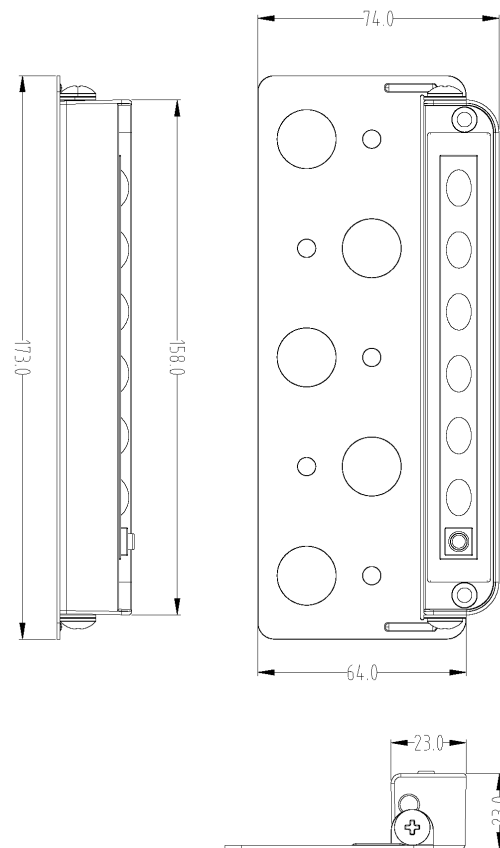

POWER AND ELECTRICAL FEATURES

- Product: ETL and FCC certified, with a total power consumption of 4.5 Watts and operating on 12V-24V AC/DC. It is designed to replace 18W incandescent bulbs.
- Wiring and Plug: UL certified, with brass wiring. The connection method uses waterproof connector caps. The length of the power cord is 4.9 feet (1500mm).

DESIGN AND STRUCTURE

- Material Durability: Our fixtures feature thick, die-cast aluminum, more robust than commonly used stamped aluminum, ensuring less deformation.
- 180° Rotatable Head: Adjustable lamp head for targeted lighting, ideal for illuminating pathways and enhancing wall textures.
- Versatile Use: Designed for both standard and ground-insertion installation, providing even lighting similar to paver lights.
- Consistent Sizing: Available in various lengths, with a recommendation for uniform size selection for design consistency.

ADDITIONAL COMPONENTS

- Waterproof Connector Caps: 2 included.
- Screws and Expansion Bolts: 4 of each.
- Long Screws: 2 included.

LED AND OPTICAL PERFORMANCE

- The LED light features 12 efficient and bright SMD 2835 chips, with a high CRI of 90 for accurate color rendering. Its luminous efficacy of 170 lumens per watt signifies excellent light output efficiency.
- The light includes a reliable button for easy switching among five color temperatures (2200K/2700K/3000K/4000K/5000K), bypassing the use of inconsistent remotes or apps.

PRODUCT DIAGRAM

Size in mm
1" = 25.4mm.

PHOTOMETRICS (2200K)

Chroma Parameters

Chro.Coor.:x=0.5205 y=0.4336 u=0.2907 v=0.3632 duv=0.0057
 CCT: 2180K Dominant Wave.:585.8nm Purity:86.4%
 Flux RGB Ratio:R=31.8%,G=67.5%,B=0.6% Peak Wave:630.7nm Half Width:83.6nm