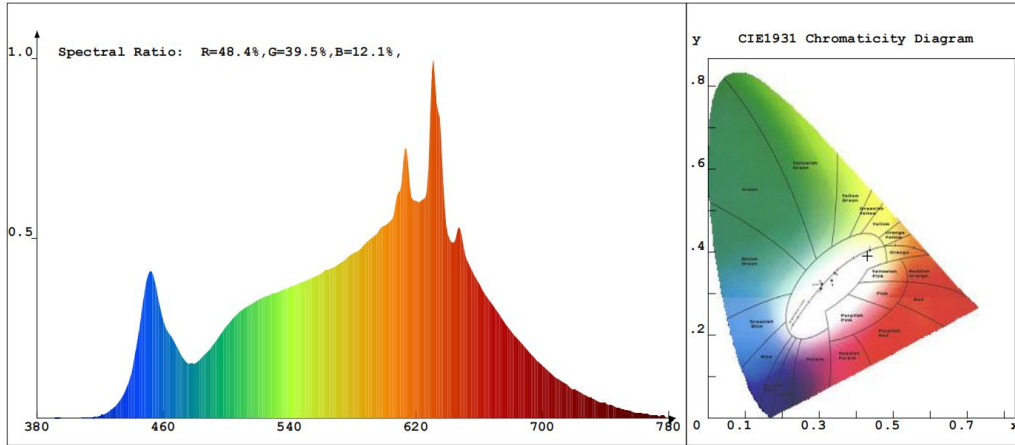

PRODUCT DIAGRAM

Size in mm
1" = 25.4mm.

PHOTOMETRICS (2200K)

Chroma Parameters

Chro.Coor.:x=0.5205 y=0.4336 u=0.2907 v=0.3632 duv=0.0057
 CCT: 2180K Dominant Wave.:585.8nm Purity:86.4%
 Flux RGB Ratio:R=31.8%,G=67.5%,B=0.6% Peak Wave:630.7nm Half Width:83.6nm

Ele. Parameters

Voltage:U=12.710V Current:I=0.4250A
 Power:P=4.13W Power Factor:PF=0.762

PHOTOMETRICS (2700K)

Chroma Parameters

Chro.Coor.:x=0.4613 y=0.4058 u=0.2656 v=0.3505 duv=-0.0019
 CCT: 2643K Dominant Wave.:585.1nm Purity:60.3%
 Flux RGB Ratio:R=27.9%,G=70.6%,B=1.5% Peak Wave:630.7nm Half Width:67.0nm

Rendering Index:Ra= 96.0

R1 =99 R2 =99 R3 =99 R4 =99 R5 =100 R6 =94 R7 =92 R8 =87
 R9 =72 R10=99 R11=95 R12=90 R13=100 R14=99 R15=94

Photo Parameters

Flux:272.88lm Effi.:66.2lm/W Radiant:725.4mW Iv:0.0mcd
 Efficiency:0.148 Effi Level:A+ (EU 874-2012)

Ele. Parameters

Voltage:U=12.660V Current:I=0.4260A
 Power:P=4.12W Power Factor:PF=0.763

PHOTOMETRICS (3000K)

Chroma Parameters

Chro. Coor.: x=0.4300 y=0.3909 u=0.2518 v=0.3434 duv=-0.0044
 CCT: 3010K Dominant Wave.: 584.5nm Purity: 46.4%
 Flux RGB Ratio: R=25.6%, G=72.4%, B=2.0% Peak Wave: 630.7nm Half Width: 48.1nm