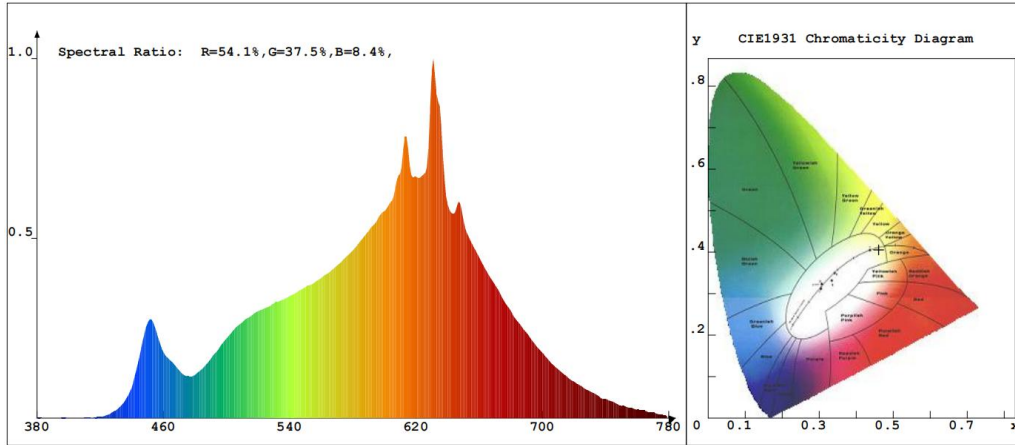

PRODUCT DIAGRAM

Size in mm
1" = 25.4mm.

PHOTOMETRICS (2200K)

Chroma Parameters

Chro.Coor.:x=0.5205 y=0.4336 u=0.2907 v=0.3632 duv=0.0057
 CCT: 2180K Dominant Wave.:585.8nm Purity:86.4%
 Flux RGB Ratio:R=31.8%,G=67.5%,B=0.6% Peak Wave:630.7nm Half Width:83.6nm

Rendering Index:Ra= 91.5

R1 =92 R2 =95 R3 =96 R4 =92 R5 =93 R6 =98 R7 =89 R8 =77
 R9 =50 R10=89 R11=93 R12=92 R13=92 R14=97 R15=84

Photo Parameters

Flux:254.72lm Effi.:61.7lm/W Radiant:697.2mW Iv:0.0mcd
 Efficiency:0.156 Effi Level:A+ (EU 874-2012)

Ele. Parameters

Voltage:U=12.710V Current:I=0.4250A
 Power:P=4.13W Power Factor:PF=0.762

PHOTOMETRICS (2700K)

Chroma Parameters

Chro.Coor.:x=0.4613 y=0.4058 u=0.2656 v=0.3505 duv=-0.0019
 CCT: 2643K Dominant Wave.:585.1nm Purity:60.3%
 Flux RGB Ratio:R=27.9%,G=70.6%,B=1.5% Peak Wave:630.7nm Half Width:67.0nm

Ele. Parameters

Voltage:U=12.660V Current:I=0.4260A
 Power:P=4.12W Power Factor:PF=0.763

PHOTOMETRICS (3000K)

Chroma Parameters

Chro. Coor.: x=0.4300 y=0.3909 u=0.2518 v=0.3434 duv=-0.0044
 CCT: 3010K Dominant Wave.: 584.5nm Purity: 46.4%
 Flux RGB Ratio: R=25.6%, G=72.4%, B=2.0% Peak Wave: 630.7nm Half Width: 48.1nm