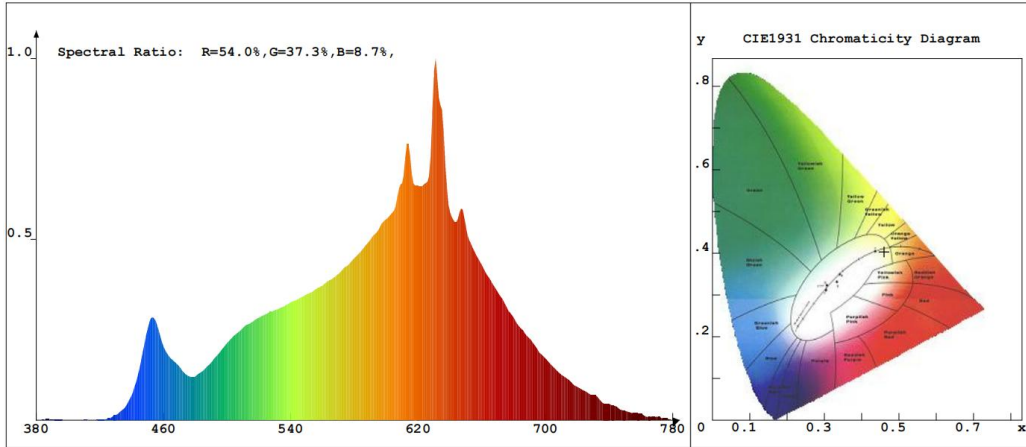

PRODUCT DIAGRAM

Size in mm
1" = 25.4mm.

PHOTOMETRICS (2200K)

Chroma Parameters

Chro.Coor.:x=0.5263 y=0.4336 u=0.2944 v=0.3638 duv=0.0059
 CCT: 2129K Dominant Wave.:586.2nm Purity:88.2%
 Flux RGB Ratio:R=32.6%,G=66.9%,B=0.5% Peak Wave:630.7nm Half Width:82.0nm

Rendering Index:Ra= 91.3

R1 =93 R2 =95 R3 =96 R4 =92 R5 =93 R6 =95 R7 =89 R8 =77
 R9 =51 R10=90 R11=93 R12=93 R13=93 R14=97 R15=85

Photo Parameters

Flux:99.29lm Effi.:66.6lm/W Radiant:267.9mW Iv:0.0mcd
 Efficiency:0.109 Effi Level:A++ (EU 874-2012)

Ele. Parameters

Voltage:U=12.010V Current:I=0.1550A
 Power:P=1.49W Power Factor:PF=0.792

PHOTOMETRICS (2700K)

Chroma Parameters

Chro.Coor.:x=0.4602 y=0.4031 u=0.2661 v=0.3497 duv=-0.0028
 CCT: 2637K Dominant Wave.:585.5nm Purity:59.1%
 Flux RGB Ratio:R=28.2%,G=70.3%,B=1.6% Peak Wave:630.7nm Half Width:61.1nm