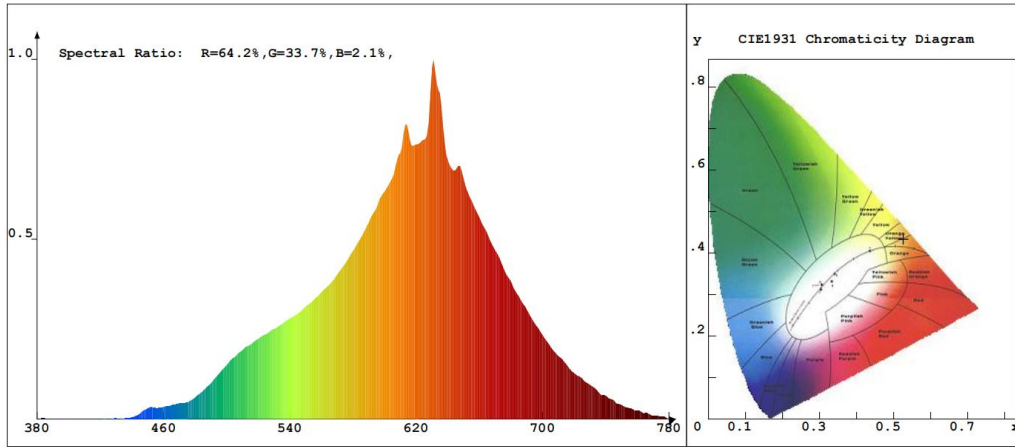

ADDITIONAL COMPONENTS

- Waterproof Connector Caps: 2 included.
- Screws and Expansion Bolts: 2 of each.
- Long Screws: 2 included.

LED AND OPTICAL PERFORMANCE

- The LED light features 6 efficient and bright SMD 2835 chips, with a high CRI of 90 for accurate color rendering. Its luminous efficacy of 170 lumens per watt signifies excellent light output efficiency.
- The light includes a reliable button for easy switching among five color temperatures (2200K/2700K/3000K/4000K/5000K), bypassing the use of inconsistent remotes or apps.

PRODUCT DIAGRAM

Size in mm
1" = 25.4mm.

PHOTOMETRICS (2200K)

Chroma Parameters

Chro.Coor.:x=0.5263 y=0.4336 u=0.2944 v=0.3638 duv=0.0059
 CCT: 2129K Dominant Wave.:586.2nm Purity:88.2%
 Flux RGB Ratio:R=32.6%,G=66.9%,B=0.5% Peak Wave:630.7nm Half Width:82.0nm