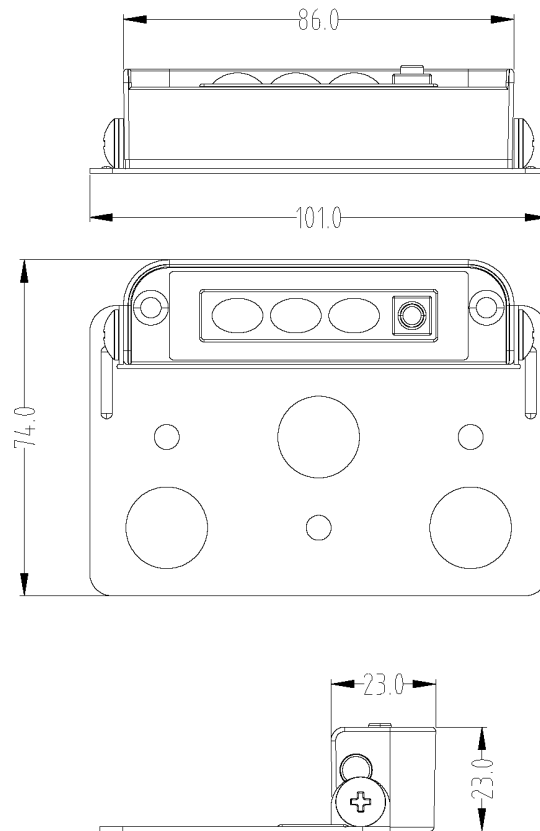

POWER AND ELECTRICAL FEATURES

- Product: ETL and FCC certified, with a total power consumption of 2 Watts and operating on 12V-24V AC/DC. It is designed to replace 8W incandescent bulbs.
- Wiring and Plug: UL certified, with brass wiring. The connection method uses waterproof connector caps. The length of the power cord is 4.9 feet (1500mm).

DESIGN AND STRUCTURE

- Material Durability: Our fixtures feature thick, die-cast aluminum, more robust than commonly used stamped aluminum, ensuring less deformation.
- 180° Rotatable Head: Adjustable lamp head for targeted lighting, ideal for illuminating pathways and enhancing wall textures.
- Versatile Use: Designed for both standard and ground-insertion installation, providing even lighting similar to paver lights.
- Consistent Sizing: Available in various lengths, with a recommendation for uniform size selection for design consistency.

ADDITIONAL COMPONENTS

- Waterproof Connector Caps: 2 included.
- Screws and Expansion Bolts: 2 of each.
- Long Screws: 2 included.

LED AND OPTICAL PERFORMANCE

- The LED light features 6 efficient and bright SMD 2835 chips, with a high CRI of 90 for accurate color rendering. Its luminous efficacy of 170 lumens per watt signifies excellent light output efficiency.
- The light includes a reliable button for easy switching among five color temperatures (2200K/2700K/3000K/4000K/5000K), bypassing the use of inconsistent remotes or apps.

PRODUCT DIAGRAM

Size in mm
1" = 25.4mm.

PHOTOMETRICS (2200K)

Chroma Parameters

Chro.Coor.:x=0.5263 y=0.4336 u=0.2944 v=0.3638 duv=0.0059
 CCT: 2129K Dominant Wave.:586.2nm Purity:88.2%
 Flux RGB Ratio:R=32.6%,G=66.9%,B=0.5% Peak Wave:630.7nm Half Width:82.0nm