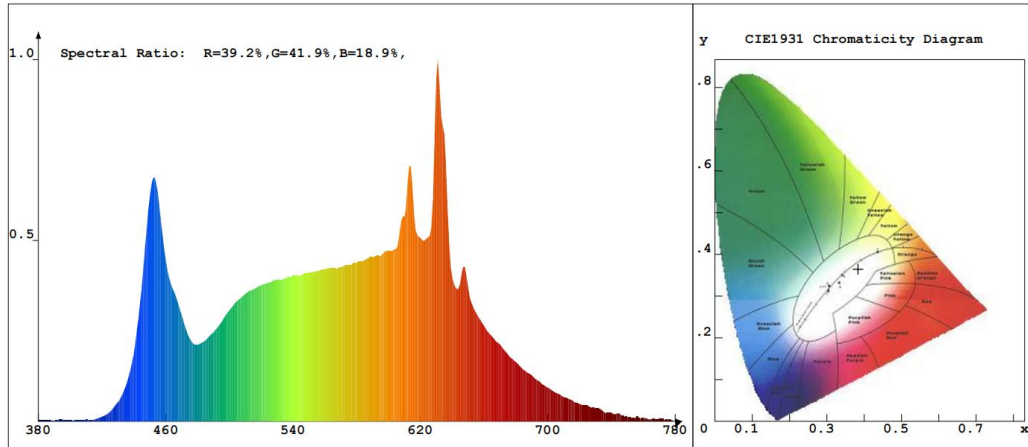

Ele. Parameters

Voltage:U=12.150V Current:I=0.1540A
 Power:P=1.48W Power Factor:PF=0.790

PHOTOMETRICS (3000K)

Chroma Parameters

Chro.Coord.:x=0.4325 y=0.3898 u=0.2539 v=0.3433 duv=-0.0052
 CCT: 2957K Dominant Wave.:585.1nm Purity:46.8%
 Flux RGB Ratio:R=26.1%,G=71.9%,B=2.0% Peak Wave:630.7nm Half Width:45.2nm

Rendering Index:Ra= 95.5

R1 =97 R2 =97 R3 =98 R4 =98 R5 =97 R6 =92 R7 =93 R8 =92
 R9 =84 R10=96 R11=94 R12=85 R13=97 R14=99 R15=99

Photo Parameters

Flux:108.19lm Effi.:73.1lm/W Radiant:281.3mW Iv:0.0mcd
 Efficiency:0.102 Effi Level:A++ (EU 874-2012)

Ele. Parameters

Voltage:U=12.030V Current:I=0.1550A
 Power:P=1.48W Power Factor:PF=0.793

PHOTOMETRICS (4000K)

Chroma Parameters

Chro. Coord.: $x=0.3836$ $y=0.3648$ $u=0.2321$ $v=0.3311$ $duv=-0.0066$
 CCT: 3819K Dominant Wave.: 583.9nm Purity: 24.6%
 Flux RGB Ratio: R=22.2%, G=74.8%, B=2.9% Peak Wave: 630.7nm Half Width: 14.0nm