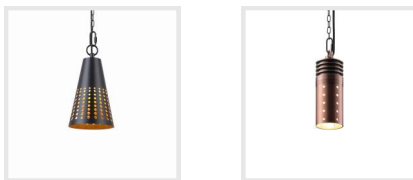

PRODUCT DESCRIPTION

This hardscape light, with a rotatable head and a durable die-cast aluminum body, outlasts softer pressed aluminum options and provides enduring landscape lighting. It features 5 color temperatures adjustable, perfect for accenting retaining walls or serving as versatile paver lights, ensuring consistent, low-glare illumination and superior color accuracy.

FEATURES & BENEFITS

- Robust die-cast aluminum body; superior to standard pressed aluminum; ideal for heavy-duty outdoor use.
- Customizable cut-to-size stainless steel plate; detachable light bar for effortless installation.
- 180° Rotatable Light Head: Enables fine-tuning of wall texture highlights and precise light direction towards steps and pathways.
- 5CCT and High CRI 90: Seamlessly blends with existing lights, ensuring vibrant colors and consistent illumination.
- IP65 waterproof rating; assured reliability in wet conditions; perfect for a variety of outdoor settings.

All Color Options

some models may have limited choices.

Brass Yellow

Red Bronze

Oiled Rubbed Bronze

Rotatable Retaining Wall and Paver Lighting

270° rotation for fine-tuning wall texture highlights or focusing on steps and paths.

Compatible Accessories

Basic Outdoor Pendant Lights

Hang from trees or gazebo/ pergola to bathe patios and lawns in soft, expansive lighting.

Designer Crafted Ambient Pendant Lights

Permeable design for ambiance; textured elegance for outdoors.