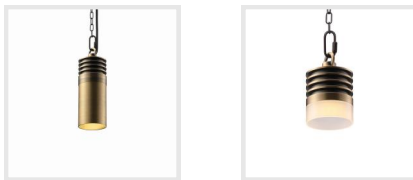

Basic Outdoor Pendant Lights

Hang from trees or gazebo/ pergola to bathe patios and lawns in soft, expansive lighting.