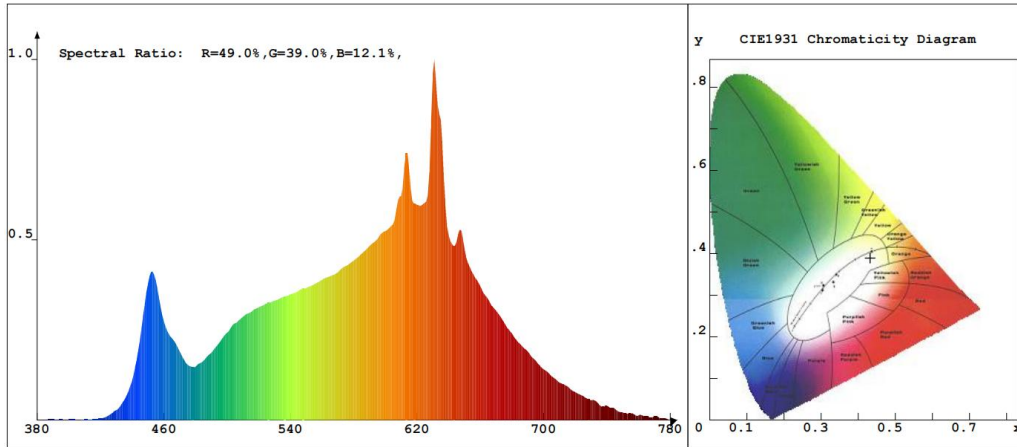

Ele. Parameters

Voltage:U=12.010V Current:I=0.1550A
 Power:P=1.49W Power Factor:PF=0.792

PHOTOMETRICS (2700K)

Chroma Parameters

Chro.Coor.:x=0.4602 y=0.4031 u=0.2661 v=0.3497 duv=-0.0028
 CCT: 2637K Dominant Wave.:585.5nm Purity:59.1%
 Flux RGB Ratio:R=28.2%,G=70.3%,B=1.6% Peak Wave:630.7nm Half Width:61.1nm

Rendering Index:Ra= 95.6

R1 =99 R2 =98 R3 =98 R4 =99 R5 =99 R6 =93 R7 =92 R8 =88
 R9 =75 R10=97 R11=95 R12=88 R13=98 R14=99 R15=96

Photo Parameters

Flux:102.18lm Effi.:69.0lm/W Radiant:265.3mW Iv:0.0mcd
 Efficiency:0.106 Effi Level:A++ (EU 874-2012)

Ele. Parameters

Voltage:U=12.150V Current:I=0.1540A
 Power:P=1.48W Power Factor:PF=0.790

PHOTOMETRICS (3000K)

Chroma Parameters

Chro.Coord.:x=0.4325 y=0.3898 u=0.2539 v=0.3433 duv=-0.0052
 CCT: 2957K Dominant Wave.:585.1nm Purity:46.8%
 Flux RGB Ratio:R=26.1%,G=71.9%,B=2.0% Peak Wave:630.7nm Half Width:45.2nm