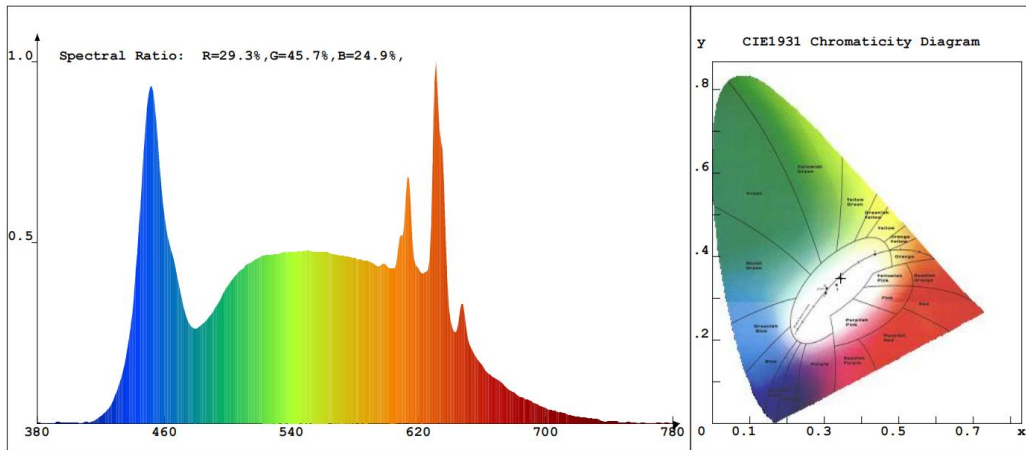

Ele. Parameters

Voltage:U=12.030V Current:I=0.1550A
 Power:P=1.48W Power Factor:PF=0.793

PHOTOMETRICS (4000K)

Chroma Parameters

Chro. Coord.: $x=0.3836$ $y=0.3648$ $u=0.2321$ $v=0.3311$ $duv=-0.0066$
 CCT: 3819K Dominant Wave.: 583.9nm Purity: 24.6%
 Flux RGB Ratio: R=22.2%, G=74.8%, B=2.9% Peak Wave: 630.7nm Half Width: 14.0nm

Rendering Index: Ra= 95.8

R1 =96 R2 =97 R3 =98 R4 =97 R5 =95 R6 =92 R7 =95 R8 =97
 R9 =95 R10=96 R11=93 R12=79 R13=96 R14=98 R15=96

Photo Parameters

Flux: 125.22lm Effi.: 84.0lm/W Radiant: 371.1mW Iv: 0.0mcd
 Efficiency: 0.093 Effi Level: A++ (EU 874-2012)

Ele. Parameters

Voltage: U=12.160V Current: I=0.1550A
 Power: P=1.49W Power Factor: PF=0.789

PHOTOMETRICS (5000K)

Chroma Parameters

Chro. Coord.: $x=0.3440$ $y=0.3477$ $u=0.2122$ $v=0.3217$ $duv=-0.0016$
 CCT: 5030K Dominant Wave.: 574.4nm Purity: 7.6%
 Flux RGB Ratio: R=18.3%, G=78.2%, B=3.5% Peak Wave: 630.7nm Half Width: 9.7nm