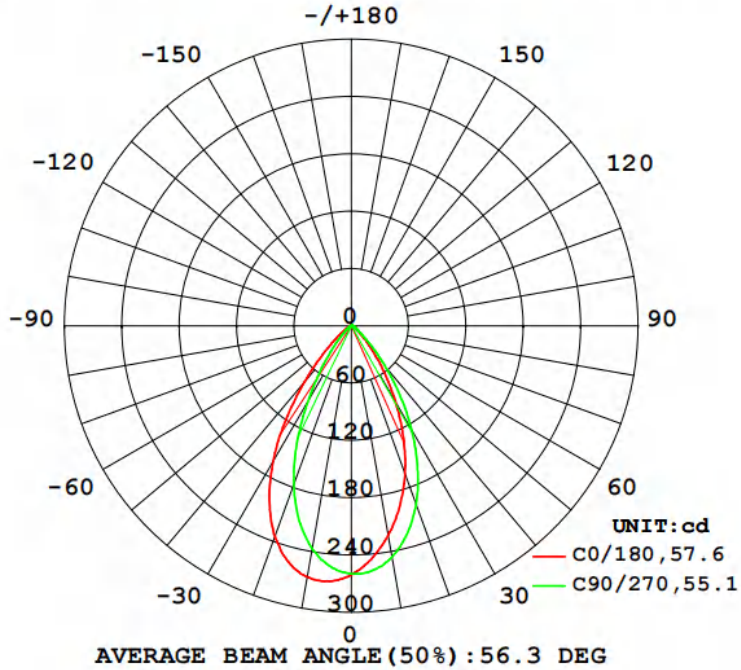

WARRANTY & RATING

SPECIFICATIONS

- Wattage: 3W,5W,7W (3-Way Dimmable)
- Voltage: 12V-24V AC/DC
- Luminous Flux: 220lm (3W), 360lm (5W), 450lm (7W)
- Beam Angle: 95°
- Color Rendering Index (CRI): 90
- Lifespan: 40,000 hours
- Light Source: SMD LED
- Color Temperature (CCT): Available in 3000K and 5000K models
- Waterproof Rating: IP65
- Operating Temperature: -20°C to 40°C (-4°F to 104°F)
- Material: Die-casted aluminum

ADDITIONAL COMPONENTS

- Waterproof Connector Caps: 2 included.
- Screws and Expansion Bolts: 5 of each.
- Long Screws: 2 included.

LED AND OPTICAL PERFORMANCE

- The LED light features 24 efficient and bright SMD 2835 chips, with a high CRI of 90 for accurate color rendering. Its luminous efficacy of 110 lumens per watt signifies excellent light output efficiency.
- 3-Way Dimming: Toggle between 3W/220lm, 5W/360lm, and 7W/450lm with consecutive presses. Includes a memory function to retain the last used brightness level.

PRODUCT DIAGRAM

Size in mm
 1" = 25.4mm.

PHOTOMETRICS (3000K)

LUMINOUS INTENSITY DISTRIBUTION DIAGRAM

AAI Figure

Flux out: 132.4 lm

Note: The Curves indicate the illuminated area and the average illumination when the luminaire is at different distance.

PHOTOMETRICS (5000K)

LUMINOUS INTENSITY DISTRIBUTION DIAGRAM

AAI CURVES

Note: The Curves indicate the illuminated area and the average illumination when the luminaire is at different distance.

Basic Retaining Wall and Paver Lighting