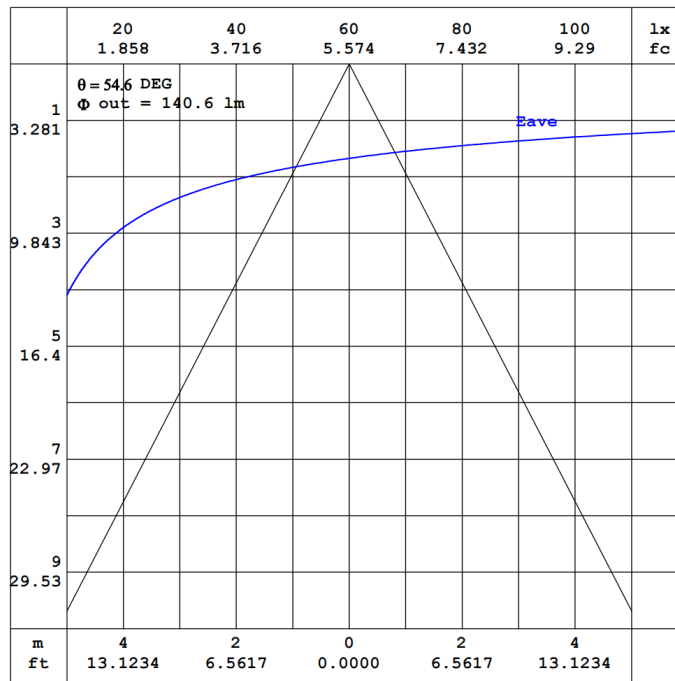

PRODUCT DIAGRAM

Size in mm
 1" = 25.4mm.

PHOTOMETRICS (3000K)

LUMINOUS INTENSITY DISTRIBUTION DIAGRAM

AAI Figure

Flux out: 132.4 lm

Note: The Curves indicate the illuminated area and the average illumination when the luminaire is at different distance.

PHOTOMETRICS (5000K)

LUMINOUS INTENSITY DISTRIBUTION DIAGRAM

AAI CURVES

Note: The Curves indicate the illuminated area and the average illumination when the luminaire is at different distance.

Basic Retaining Wall and Paver Lighting