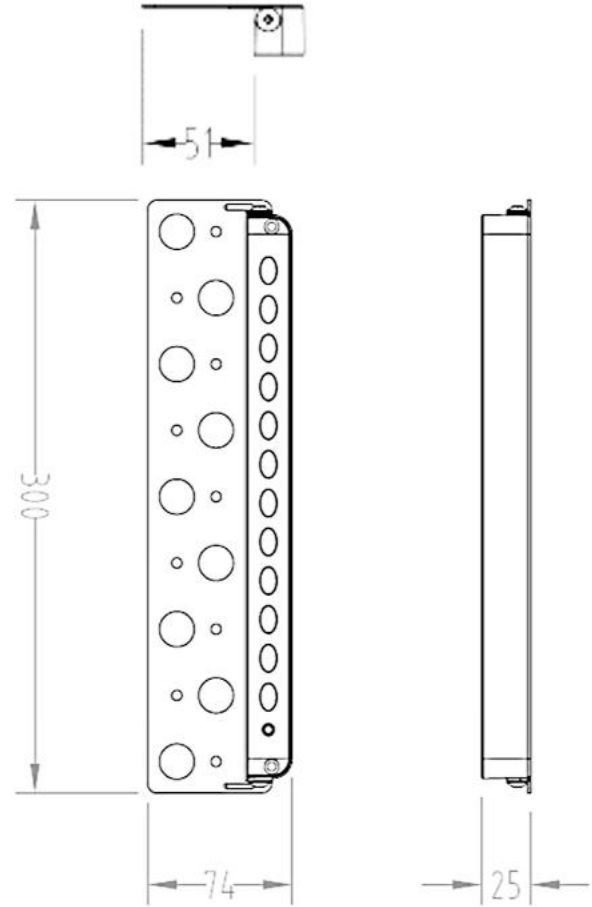

POWER AND ELECTRICAL FEATURES

- Product: ETL certified, with a total power consumption of 3W/5W/7W Watts and operating on 12V-24V AC/DC. It is designed to replace 30W/50W/70W incandescent bulbs.
- Wiring and Plug: UL certified, with brass wiring. The connection method uses waterproof connector caps. The length of the power cord is 9.19 feet (2800mm).

DESIGN AND STRUCTURE

- Material Durability: Our fixtures feature thick, die-cast aluminum, more robust than commonly used stamped aluminum, ensuring less deformation.
- 120° Rotatable Head: Adjustable lamp head for targeted lighting, ideal for illuminating pathways and enhancing wall textures.
- Versatile Use: Designed for both standard and ground-insertion installation, providing even lighting similar to paver lights.
- Consistent Sizing: Available in various lengths, with a recommendation for uniform size selection for design consistency.

ADDITIONAL COMPONENTS

- Waterproof Connector Caps: 2 included.
- Screws and Expansion Bolts: 5 of each.
- Long Screws: 2 included.

LED AND OPTICAL PERFORMANCE

- The LED light features 24 efficient and bright SMD 2835 chips, with a high CRI of 90 for accurate color rendering. Its luminous efficacy of 110 lumens per watt signifies excellent light output efficiency.
- 3-Way Dimming: Toggle between 3W/220lm, 5W/360lm, and 7W/450lm with consecutive presses. Includes a memory function to retain the last used brightness level.

PRODUCT DIAGRAM

Size in mm
 1" = 25.4mm.

PHOTOMETRICS (3000K)

LUMINOUS INTENSITY DISTRIBUTION DIAGRAM

AAI Figure

Flux out: 132.4 lm

Note: The Curves indicate the illuminated area and the average illumination when the luminaire is at different distance.