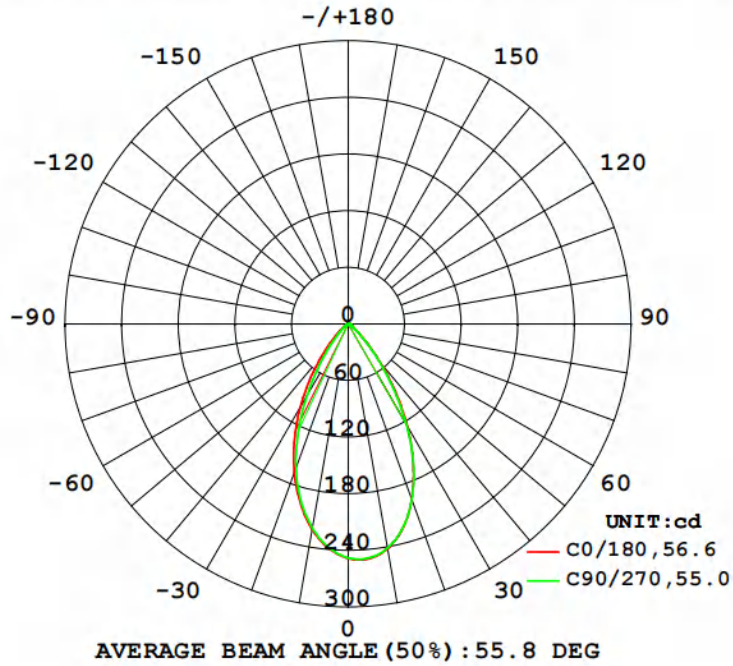

WARRANTY & RATING

SPECIFICATIONS

- Wattage: 3W,5W,7W (3-Way Dimmable)
- Voltage: 12V-24V AC/DC
- Luminous Flux: 220lm (3W), 360lm (5W), 450lm (7W)
- Beam Angle: 95°
- Color Rendering Index (CRI): 90
- Lifespan: 40,000 hours
- Light Source: SMD LED
- Color Temperature (CCT): Available in 3000K and 5000K models
- Waterproof Rating: IP65
- Operating Temperature: -20°C to 40°C (-4°F to 104°F)
- Material: Die-casted aluminum

ADDITIONAL COMPONENTS

- Waterproof Connector Caps: 2 included.
- Screws and Expansion Bolts: 5 of each.
- Long Screws: 2 included.

LED AND OPTICAL PERFORMANCE

- The LED light features 24 efficient and bright SMD 2835 chips, with a high CRI of 90 for accurate color rendering. Its luminous efficacy of 110 lumens per watt signifies excellent light output efficiency.
- 3-Way Dimming: Toggle between 3W/220lm, 5W/360lm, and 7W/450lm with consecutive presses. Includes a memory function to retain the last used brightness level.

PRODUCT DIAGRAM

Size in mm
 1" = 25.4mm.

PHOTOMETRICS (3000K)

LUMINOUS INTENSITY DISTRIBUTION DIAGRAM

AAI Figure

Flux out: 132.4 lm

Note: The Curves indicate the illuminated area and the average illumination when the luminaire is at different distance.