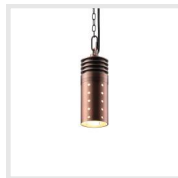

Scheletro Outdoor Pendant & Patio Light