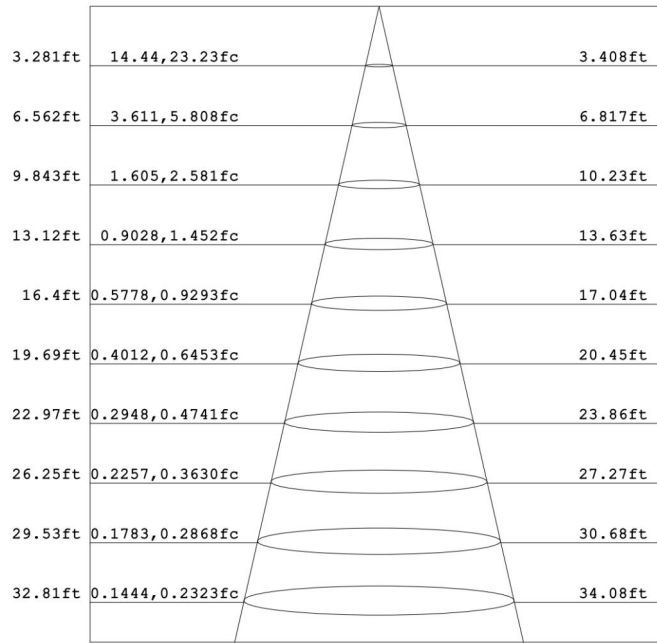

PRODUCT DIAGRAM

Size in mm
 1" = 25.4mm.

PHOTOMETRICS (3000K)

LUMINOUS INTENSITY DISTRIBUTION DIAGRAM

AAI Figure

Flux out: 132.4 lm

Note: The Curves indicate the illuminated area and the average illumination when the luminaire is at different distance.

PHOTOMETRICS (5000K)

LUMINOUS INTENSITY DISTRIBUTION DIAGRAM

AAI CURVES

Note: The Curves indicate the illuminated area and the average illumination when the luminaire is at different distance.

Basic Retaining Wall and Paver Lighting