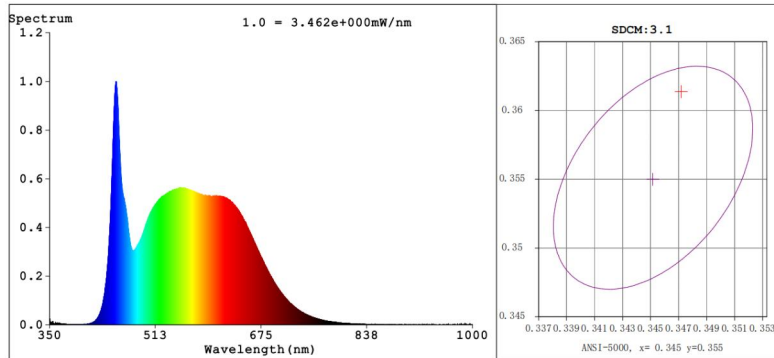

PRODUCT DIAGRAM

Size in mm
1" = 25.4mm.

PHOTOMETRICS (2700K)

Spectrum Test Report

Colorimetric Parameters

Chromaticity Coordinate: $x=0.4537$ $y=0.4064/u'=0.2604$ $v'=0.5248$
 CCT=2756K (Duv=-0.0010) Dominant WL:Ld =584.3nm Purity=58.1%
 Peak WL:Lp=618.7nm FWHM=137.9nm
 Render Index:Ra=93.0
 R1 =94 R2 =97 R3 =99 R4 =94 R5 =94 R6 =97 R7 =90
 R8 =79 R9 =55 R10=94 R11=96 R12=89 R13=95 R14=99 R15=88

Photometric & Radiometric Parameters

Flux=99.63 lm Eff.:63.11 lm/W Fe=342.8 mW

Electrical parameters

V=12.02 V I=0.2057 A P=1.579 W PF=0.6382
 Freq=59.97 Hz
 WHITE:ANSI_2700K

Status: Integral T = 3565 ms Ip = 52416 (80%)
 Test Mode: Fast Test; Sensitivity = High; Tecool: ON

PHOTOMETRICS (5000K)

Spectrum Test Report

Colorimetric Parameters

Chromaticity Coordinate: $x=0.3467$ $y=0.3614/u'=0.2088$ $v'=0.4896$

CCT=4972K (Duv=0.0042) Dominant WL:Ld =569.5nm Purity=12.5%

Peak WL:Lp=452.1nm FWHM=21.7nm