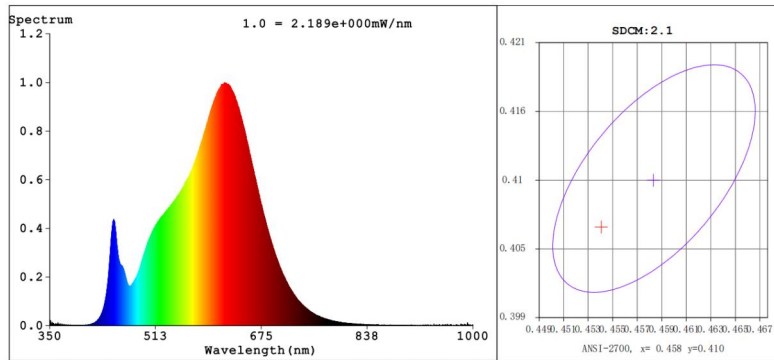

ADDITIONAL COMPONENTS

- Waterproof Connector Caps: 2 included.
- Screws and Expansion Bolts: 4 of each.
- Long Screws: 2 included.

LED AND OPTICAL PERFORMANCE

- The LED light features 9 efficient and bright SMD 2835 chips, with a high CRI of 90 for accurate color rendering. Its luminous efficacy of 110 lumens per watt signifies excellent light output efficiency.

PRODUCT DIAGRAM

Size in mm
1" = 25.4mm.

PHOTOMETRICS (2700K)

Spectrum Test Report

Colorimetric Parameters

Chromaticity Coordinate: $x=0.4537$ $y=0.4064/u'=0.2604$ $v'=0.5248$
 CCT=2756K (Duv=-0.0010) Dominant WL:Ld =584.3nm Purity=58.1%
 Peak WL:Lp=618.7nm FWHM=137.9nm
 Render Index:Ra=93.0
 R1 =94 R2 =97 R3 =99 R4 =94 R5 =94 R6 =97 R7 =90
 R8 =79 R9 =55 R10=94 R11=96 R12=89 R13=95 R14=99 R15=88

PHOTOMETRICS (5000K)

Spectrum Test Report

Colorimetric Parameters

Chromaticity Coordinate: $x=0.3467$ $y=0.3614/u'=0.2088$ $v'=0.4896$

CCT=4972K (Duv=0.0042) Dominant WL:Ld =569.5nm Purity=12.5%

Peak WL:Lp=452.1nm FWHM=21.7nm