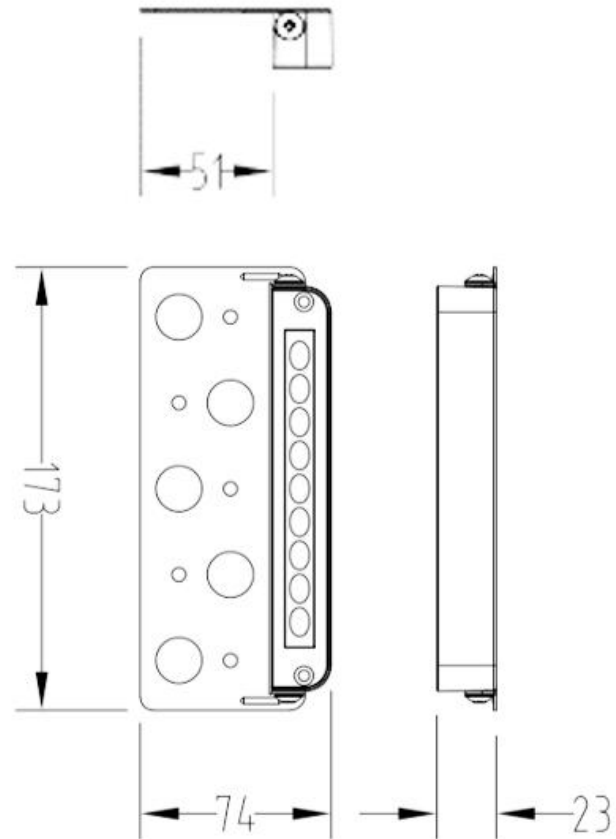

POWER AND ELECTRICAL FEATURES

- Product: ETL certified, with a total power consumption of 4.5 Watts and operating on 12V AC/DC. It is designed to replace 12W incandescent bulbs.
- Wiring and Plug: UL certified, with brass wiring. The connection method uses waterproof connector caps. The length of the power cord is 9.19 feet (2800mm).

DESIGN AND STRUCTURE

- Material Durability: Our fixtures feature thick, die-cast aluminum, more robust than commonly used stamped aluminum, ensuring less deformation.
- 180° Rotatable Head: Adjustable lamp head for targeted lighting, ideal for illuminating pathways and enhancing wall textures.
- Versatile Use: Designed for both standard and ground-insertion installation, providing even lighting similar to paver lights.
- Consistent Sizing: Available in various lengths, with a recommendation for uniform size selection for design consistency.

ADDITIONAL COMPONENTS

- Waterproof Connector Caps: 2 included.
- Screws and Expansion Bolts: 4 of each.
- Long Screws: 2 included.

LED AND OPTICAL PERFORMANCE

- The LED light features 9 efficient and bright SMD 2835 chips, with a high CRI of 90 for accurate color rendering. Its luminous efficacy of 110 lumens per watt signifies excellent light output efficiency.

PRODUCT DIAGRAM

Size in mm
1" = 25.4mm.

PHOTOMETRICS (2700K)

Spectrum Test Report

Colorimetric Parameters

Chromaticity Coordinate: $x=0.4537$ $y=0.4064/u'=0.2604$ $v'=0.5248$
 CCT=2756K (Duv=-0.0010) Dominant WL:Ld =584.3nm Purity=58.1%
 Peak WL:Lp=618.7nm FWHM=137.9nm
 Render Index:Ra=93.0
 R1 =94 R2 =97 R3 =99 R4 =94 R5 =94 R6 =97 R7 =90
 R8 =79 R9 =55 R10=94 R11=96 R12=89 R13=95 R14=99 R15=88