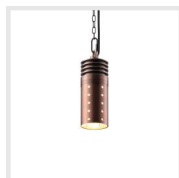

Scheletro Outdoor Pendant & Patio Light