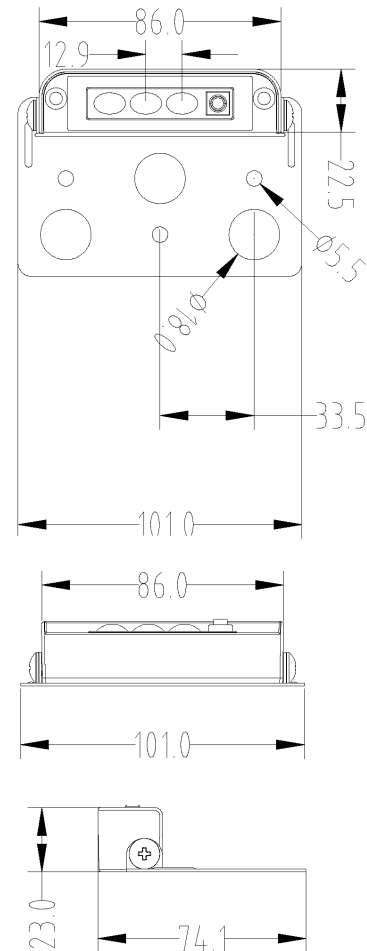

POWER AND ELECTRICAL FEATURES

- Product: ETL certified, with a total power consumption of 1 Watts and operating on 12V-24V AC/DC. It is designed to replace 10W incandescent bulbs.
- Wiring and Plug: UL certified, with brass wiring. The connection method uses waterproof connector caps. The length of the power cord is 9.19 feet (2800mm).

DESIGN AND STRUCTURE

- Material Durability: Our fixtures feature thick, die-cast aluminum, more robust than commonly used stamped aluminum, ensuring less deformation.
- 270° Rotatable Head: Adjustable lamp head for targeted lighting, ideal for illuminating pathways and enhancing wall textures.
- Versatile Use: Designed for both standard and ground-insertion installation, providing even lighting similar to paver lights.
- Consistent Sizing: Available in various lengths, with a recommendation for uniform size selection for design consistency.

ADDITIONAL COMPONENTS

- Waterproof Connector Caps: 2 included.
- Screws and Expansion Bolts: 2 of each.
- Long Screws: 2 included.

LED AND OPTICAL PERFORMANCE

- LED Light Features: This LED light is equipped with 3 efficient SMD 5050 chips, offering a luminous efficacy of 60 lumens per watt. It has a Color Rendering Index (CRI) of 80+ at 3000K, ensuring good color rendering.
- Multi-Color Feature: The light offers 9 modes: warm white, white, red, green, blue, yellow, purple, flash, and fade. Easily change modes with a butto...

PRODUCT DIAGRAM

Size in mm
1" = 25.4mm.

PHOTOMETRICS (3000K)

Colorimetric parameters

Chromaticity coordinates: $x=0.4364$ $y=0.3965$ $u=0.2535$ $v=0.3455$ $duv=-0.0030$

Correlated color temperature: 2946K Main wavelength : 584.2nm Color purity :