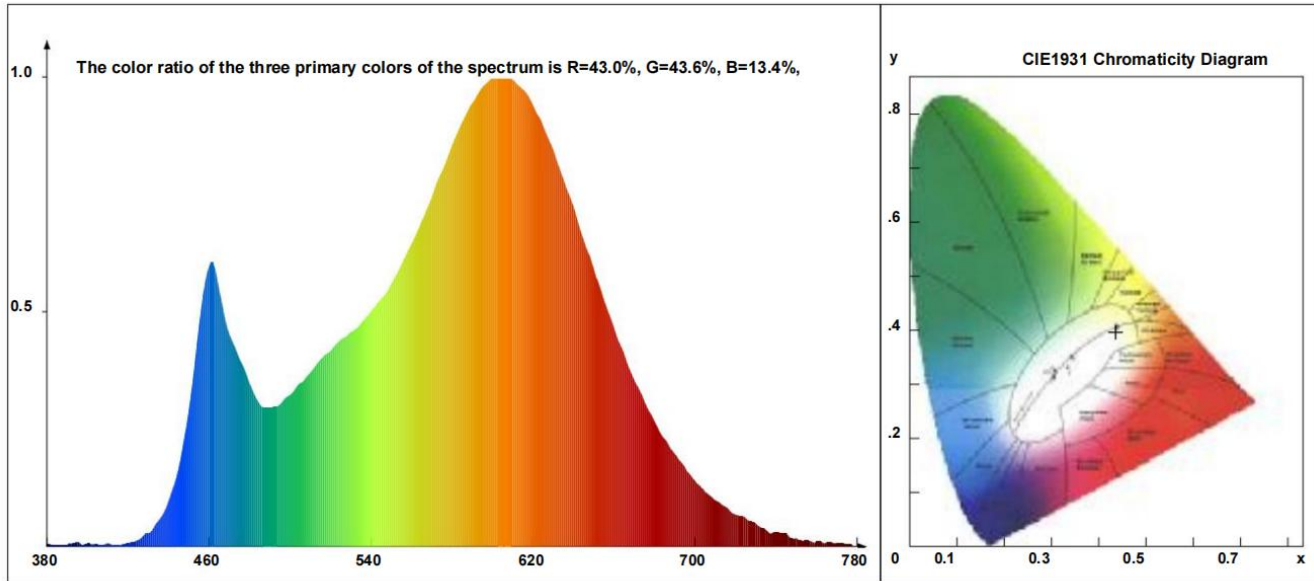

ADDITIONAL COMPONENTS

- Waterproof Connector Caps: 2 included.
- Screws and Expansion Bolts: 2 of each.
- Long Screws: 2 included.

LED AND OPTICAL PERFORMANCE

- LED Light Features: This LED light is equipped with 3 efficient SMD 5050 chips, offering a luminous efficacy of 60 lumens per watt. It has a Color Rendering Index (CRI) of 80+ at 3000K, ensuring good color rendering.
- Multi-Color Feature: The light offers 9 modes: warm white, white, red, green, blue, yellow, purple, flash, and fade. Easily change modes with a butto...

PRODUCT DIAGRAM

Size in mm
1" = 25.4mm.

PHOTOMETRICS (3000K)

Colorimetric parameters

Chromaticity coordinates: $x=0.4364$ $y=0.3965$ $u=0.2535$ $v=0.3455$ $duv=-0.0030$

Correlated color temperature: 2946K Main wavelength : 584.2nm Color purity :

50.0% Luminous flux Color ratio: R=23.7%, G=73.9%, B=2.4% Peak wavelength: 603.5nm and a half Width :117.1nm

Color rendering index: Ra= 82.8

R1 =83	R2 =96	R3 =90	R4 =81	R5 =87	R6 =94	R7 =76	R8 =56
R9 =13	R10=92	R11=80	R12=77	R13=86	R14=96	R15=75	