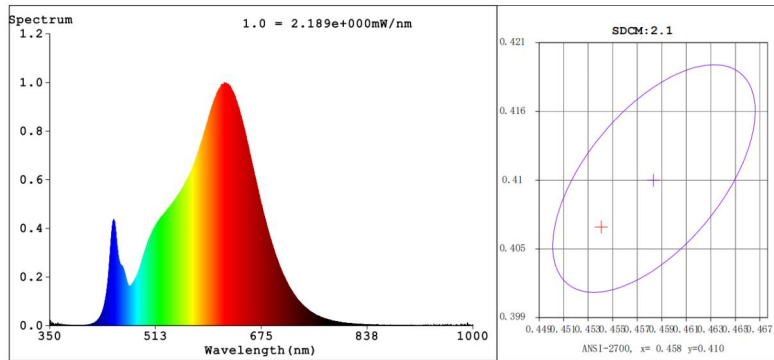

PHOTOMETRICS (2700K)

Spectrum Test Report

Colorimetric Parameters

Chromaticity Coordinate: $x=0.4537$ $y=0.4064/u'=0.2604$ $v'=0.5248$
CCT=2756K (Duv=-0.0010) Dominant WL:Ld =584.3nm Purity=58.1%
Peak WL:Lp=618.7nm FWHM=137.9nm
Render Index:Ra=93.0
R1 =94 R2 =97 R3 =99 R4 =94 R5 =94 R6 =97 R7 =90
R8 =79 R9 =55 R10=94 R11=96 R12=89 R13=95 R14=99 R15=88

Photometric & Radiometric Parameters

Flux=99.63 lm Eff.:63.11 lm/W Fe=342.8 mW

Electrical parameters

V=12.02 V I=0.2057 A P=1.579 W PF=0.6382
Freq=59.97 Hz
WHITE:ANSI_2700K

Status: Integral T = 3565 ms Ip = 52416 (80%)
Test Mode: Fast Test; Sensitivity = High; Tecool: ON