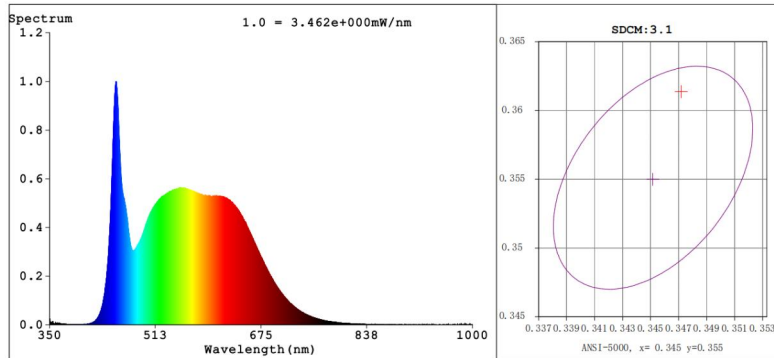

PHOTOMETRICS (5000K)

Spectrum Test Report

Colorimetric Parameters

Chromaticity Coordinate: $x=0.3467$ $y=0.3614/u'=0.2088$ $v'=0.4896$
CCT=4972K (Duv=0.0042) Dominant WL:Ld =569.5nm Purity=12.5%
Peak WL:Lp=452.1nm FWHM=21.7nm
Render Index:Ra=91.8
R1 =91 R2 =95 R3 =96 R4 =90 R5 =90 R6 =91 R7 =95
R8 =87 R9 =65 R10=86 R11=90 R12=63 R13=92 R14=98 R15=89

Photometric & Radiometric Parameters

Flux=132.0 lm Eff.:84.72 lm/W Fe=450.3 mW

Electrical parameters

V=12.00 V I=0.2024 A P=1.557 W PF=0.6411
Freq=59.99 Hz
WHITE:ANSI_5000K

Status: Integral T = 2362 ms Ip = 52413 (80%)
Test Mode: Fast Test; Sensitivity = High; Tecool: ON