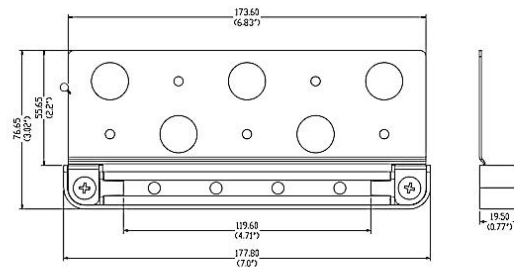

### DESIGN AND STRUCTURE

- Constructed from one-piece die-cast aluminum, this light fixture stands out for its thickness and durability, resisting deformation better than softer, pressed aluminum models, particularly in its panel design.
- Designed for versatility, it can be vertically embedded in the ground for a discreet pathlight/paver effect, where the light is visible but the fixture remains concealed.
- As part of a series with various lengths for similar uses, uniformity and performance are best achieved by using fixtures of the same length.

### PRODUCT DIAGRAM

Size in mm  
1" = 25.4mm.