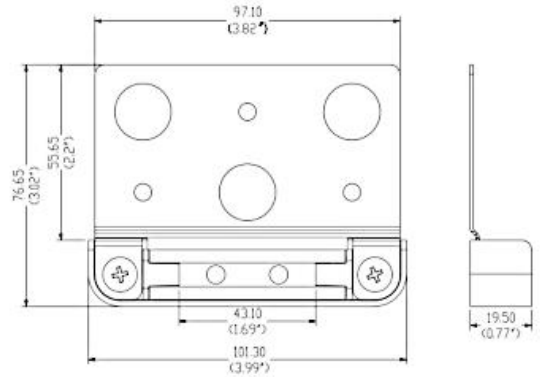

DESIGN AND STRUCTURE

- Constructed from one-piece die-cast aluminum, this light fixture stands out for its thickness and durability, resisting deformation better than softer, pressed aluminum models, particularly in its panel design.
- Designed for versatility, it can be vertically embedded in the ground for a discreet pathlight/paver effect, where the light is visible but the fixture remains concealed.
- As part of a series with various lengths for similar uses, uniformity and performance are best achieved by using fixtures of the same length.

PRODUCT DIAGRAM

Size in mm
1" = 25.4mm.

PHOTOMETRICS

LUMINOUS INTENSITY DISTRIBUTION DIAGRAM

AAI CURVES

Note: The Curves indicate the illuminated area and the average illumination when the luminaire is at different distance.