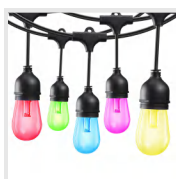

FEATURES & BENEFITS

- Robust die-cast aluminum body; superior to standard pressed aluminum; ideal for heavy-duty outdoor use.
- Customizable cut-to-size stainless steel plate; detachable light bar for effortless installation.
- Downward glare-free LED lighting; high CRI of 90 for accurate color representation.
- Energy-saving 0.5W LED technology; bright as 4W incandescent; reduces power costs.
- IP65 waterproof rating; reliable performance in wet conditions; suited for diverse landscapes.

DESIGN AND STRUCTURE

- Constructed from one-piece die-cast aluminum, this light fixture stands out for its thickness and durability, resisting deformation better than softer, pressed aluminum models, particularly in its panel design.
- Designed for versatility, it can be vertically embedded in the ground for a discreet pathlight/paver effect, where the light is visible but the fixture remains concealed.
- As part of a series with various lengths for similar uses, uniformity and performance are best achieved by using fixtures of the same length.

Edge & Sparkle Light Series

Neon for bold outlines, strings for delicate points.

LeonLite® Pro Neon Rope Light

Luce Warm White String Light

LeonLite® Pro LED Multi-color Outdoor String Light

All Color Options