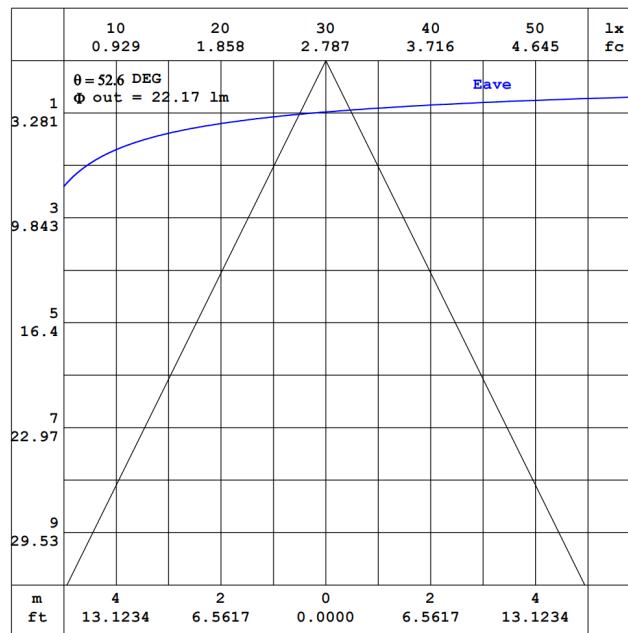

- The LED light features 2 efficient and bright SMD 2835 chips, with a high CRI of 90 for accurate color rendering. Its luminous efficacy of 73 lumens per watt signifies excellent light output efficiency.

PRODUCT DIAGRAM

Size in mm
1" = 25.4mm.

PHOTOMETRICS

LUMINOUS INTENSITY DISTRIBUTION DIAGRAM

AAI CURVES

Note: The Curves indicate the illuminated area and the average illumination when the luminaire is at different distance.