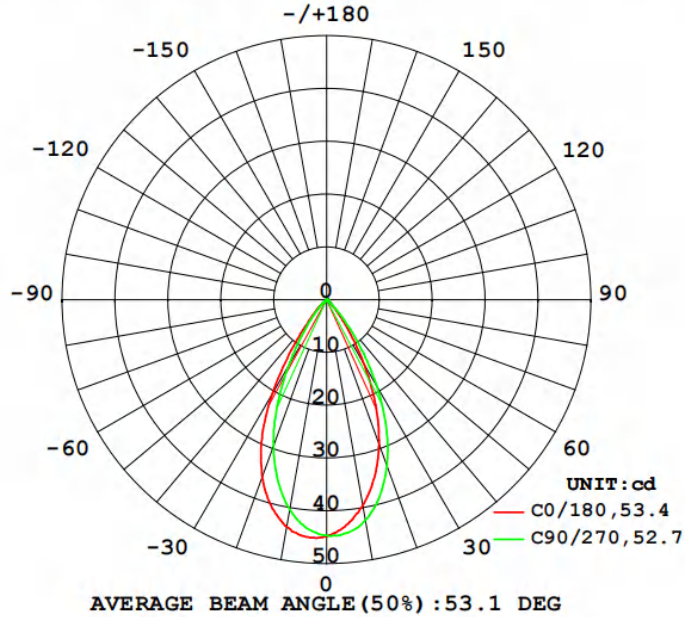

WARRANTY & RATING

SPECIFICATIONS

- Wattage: 0.5W
- Voltage: 12V AC/DC
- Luminous Flux: 44lm
- Beam Angle: 60°
- Color Rendering Index (CRI): >90
- Lifespan: 40,000hrs
- Light Source: LED
- Color Temperature (CCT): 2700K/5000K (two models)
- Waterproof Rating: IP65
- Operating Temperature: -4°F to 122°F
- Material: Die-casted aluminum

- The LED light features 2 efficient and bright SMD 2835 chips, with a high CRI of 90 for accurate color rendering. Its luminous efficacy of 73 lumens per watt signifies excellent light output efficiency.

PRODUCT DIAGRAM

Size in mm
1" = 25.4mm.

PHOTOMETRICS

LUMINOUS INTENSITY DISTRIBUTION DIAGRAM

AAI CURVES

Note: The Curves indicate the illuminated area and the average illumination when the luminaire is at different distance.