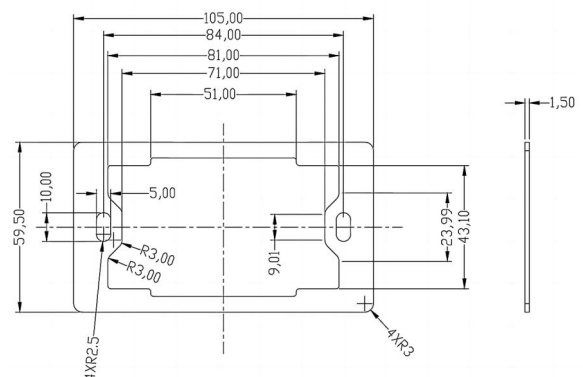

ADDITIONAL COMPONENTS

- Iron Bracket: Includes 1 bracket, size approximately 4.13 × 2.34 × 0.06 inches.
- Screws: Comes with 2 screws, each 8#-32 size and 0.87 inches long.
- Wire Caps: Provides 3 wire caps, each about 0.49 inches in diameter and 0.86 inches long.

LED AND OPTICAL PERFORMANCE

- PCB Dimensions: The board is 0.53 inches wide and 1.61 inches thick.
- Dimmable Compatibility: Supports 5%-100% dimming range, compatible with several dimmer models including Lutron DV-600P, PD-6WCL, MACL-153M, 603P, and Leviton DSL06, RNL06.
- LED Specs: Utilizes 12 SMD2835 LEDs, each with a luminous efficacy of 120 lm/w, a CRI of 90, operating at 150mA.

PRODUCT DIAGRAM

Size in mm
1" = 25.4mm.

ACCESSORIES DIAGRAM

Size in mm
1" = 25.4mm.

PHOTOMETRICS (3000K)

Colorimetric parameters

Chromaticity coordinates: x=0.4370 y=0.4060 u=0.2498 v=0.3481 duv=0.0008

Correlated color temperature: 3015K Dominant wavelength : 582.5nm Color purity :