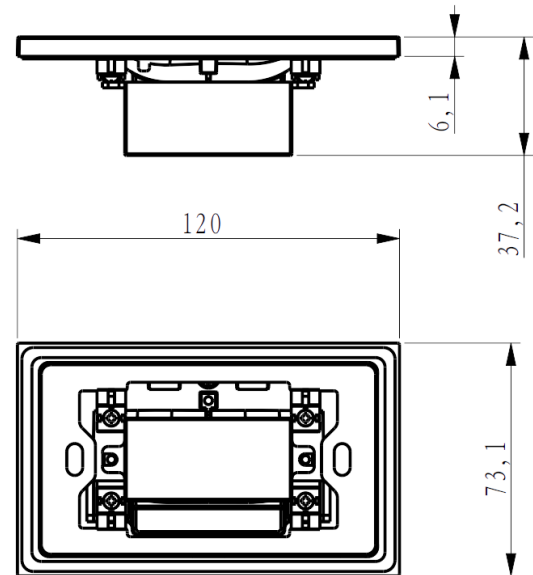

ADDITIONAL COMPONENTS

- Iron Bracket: Includes 1 bracket, size approximately 4.13 × 2.34 × 0.06 inches.
- Screws: Comes with 2 screws, each 8#-32 size and 0.87 inches long.
- Wire Caps: Provides 3 wire caps, each about 0.49 inches in diameter and 0.86 inches long.

LED AND OPTICAL PERFORMANCE

- PCB Dimensions: The board is 0.53 inches wide and 1.61 inches thick.
- Dimmable Compatibility: Supports 5%-100% dimming range, compatible with several dimmer models including Lutron DV-600P, PD-6WCL, MACL-153M, 603P, and Leviton DSL06, RNL06.
- LED Specs: Utilizes 12 SMD2835 LEDs, each with a luminous efficacy of 120 lm/w, a CRI of 90, operating at 150mA.

PRODUCT DIAGRAM

Size in mm
1" = 25.4mm.

ACCESSORIES DIAGRAM

Size in mm
1" = 25.4mm.

PHOTOMETRICS (3000K)

Colorimetric parameters

Chromaticity coordinates: x=0.4370 y=0.4060 u=0.2498 v=0.3481 duv=0.0008

Correlated color temperature: 3015K Dominant wavelength : 582.5nm Color purity :