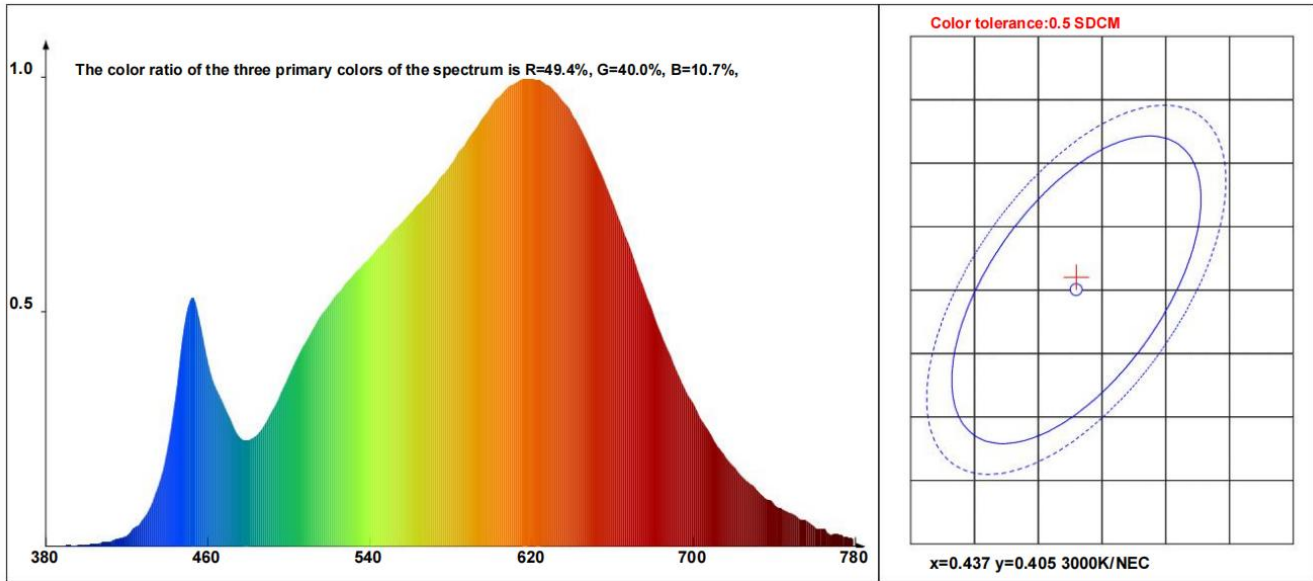

PRODUCT DIAGRAM

Size in mm
1" = 25.4mm.

ACCESSORIES DIAGRAM

Size in mm
1" = 25.4mm.

PHOTOMETRICS (3000K)

Colorimetric parameters

Chromaticity coordinates: x=0.4370 y=0.4060 u=0.2498 v=0.3481 duv=0.0008

Correlated color temperature: 3015K Dominant wavelength : 582.5nm Color purity :

53.0% Luminous flux Color ratio: R=23.9%, G=74.4%, B=1.7% Peak wavelength: 618.8nm and a half Width : 161.8nm

Color rendering index: Ra= 90.1

R1 =90	R2 =94	R3 =96	R4 =93	R5 =91	R6 =91	R7 =89	R8 =78
R9 =54	R10=86	R11=93	R12=75	R13=90	R14=97	R15=86	