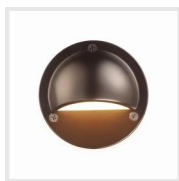

DESIGN AND STRUCTURE

- Material and Finish: Aluminum faceplate with iron clasp, available in Oil Rubbed Bronze and White models.
- Anti-Glare Design: Concealed light source to minimize glare.
- Comes with a waterproof gasket, but caulking is suggested for enhanced waterproofing outdoors.

Classic Glow Series

Retro design meets modern lighting.

Semisfera Deck & Rail Light

Quadrifoglio Deck & Rail Light

Pro Parallel Retro Louvered Step & Deck Light

Modern Elegance Series

Blending utility with modern aesthetics.

Affusolato Deck & Rail Light

Nova Deck & Rail Light

Vertebre Deck & Rail Light

All Color Options

some models may have limited choices.

Satin Nickel

Matte Black

Oiled Rubbed Bronze