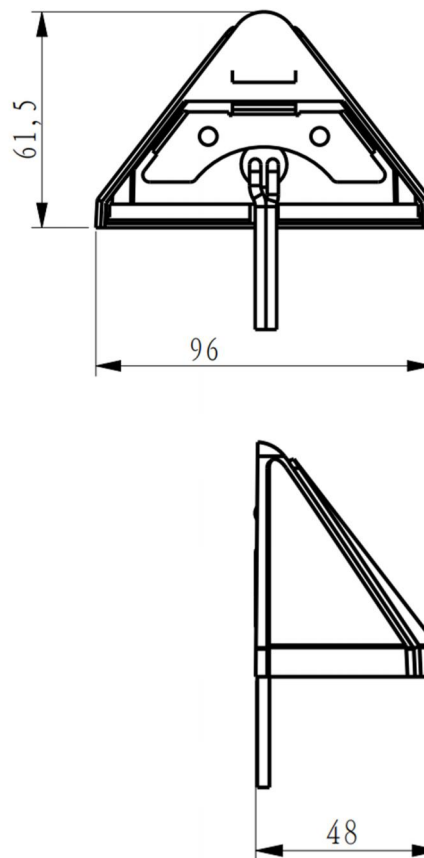

DESIGN AND STRUCTURE

- Ambient Lighting: Offers a broad 120° beam angle for wide-reaching illumination, ideal for outdoor settings.
- Compact Form: Sleek profile under 4 inches wide, seamlessly fitting into American fences and stair columns.
- Robust Build: The die-casted aluminum material ensures superior corrosion resistance and efficient heat dissipation.

PRODUCT DIAGRAM

Size in mm
 1" = 25.4mm.

PHOTOMETRICS

Colorimetric parameters

Chromaticity coordinates: $x=0.4519$ $y=0.4029$ $u=0.2608$ $v=0.3488$ $duv=-0.0022$
 Correlated color temperature: 2754K Main wavelength : 584.7nm Color purity : 56.6%
 Luminous flux Color ratio: R=26.3%, G=72.2%, B=1.5% Peak wavelength: 628.7nm and a half Width :154.8nm