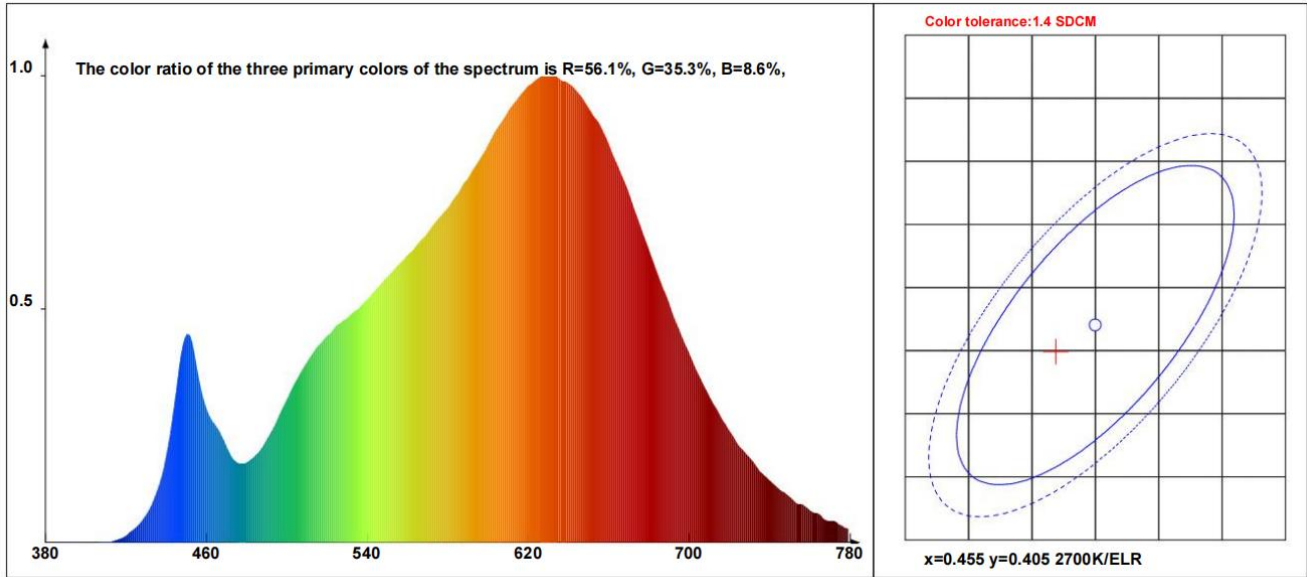

LED AND OPTICAL PERFORMANCE

- LED Type: Uses SMD2835 LEDs, totaling 18 beads.
- Color Temperature: Choice of 2700K or 4000K models.
- Luminous Flux: Bright output of 300 lumens.
- CRI: High color fidelity with a CRI of 90.

PRODUCT DIAGRAM

Size in mm
 1" = 25.4mm.

PHOTOMETRICS

Colorimetric parameters

Chromaticity coordinates: $x=0.4519$ $y=0.4029$ $u=0.2608$ $v=0.3488$ $duv=-0.0022$
 Correlated color temperature: 2754K Main wavelength : 584.7nm Color purity : 56.6%
 Luminous flux Color ratio: R=26.3%, G=72.2%, B=1.5% Peak wavelength: 628.7nm and a half Width :154.8nm