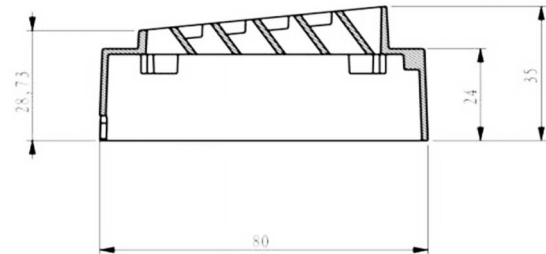

POWER AND ELECTRICAL FEATURES

- Voltage & Power: Operates on AC/DC 12V to 24V with a power consumption of 3W, drawing a current of 34mA.
- Wiring: Features UL-certified wiring with American wire gauge (AWG) 20 and brass material, connected with P4 terminals.
- PCB Board Size: Diameter approximately 1.97 inches, with a thickness of 0.04 inches.

ADDITIONAL COMPONENTS

- Bracket: Each light includes one bracket, measuring approximately 2.91*0.53 inches.
- Screws: Comes with two stainless steel screws per light, size 8#-32*0.87 inches.
- Wire Caps: Two wire caps per light, approximately 0.55*0.98 inches.
- Expansion Screws: Each light is equipped with two expansion screws.

PRODUCT DIAGRAM

Size in mm
 1" = 25.4mm.

PHOTOMETRICS

Colorimetric parameters

Chromaticity coordinates: $x=0.4153$ $y=0.3903$ $u=0.2424$ $v=0.3417$ $duv=-0.0022$

Correlated color temperature: 3286K Dominant wavelength : 582.6nm Color purity :