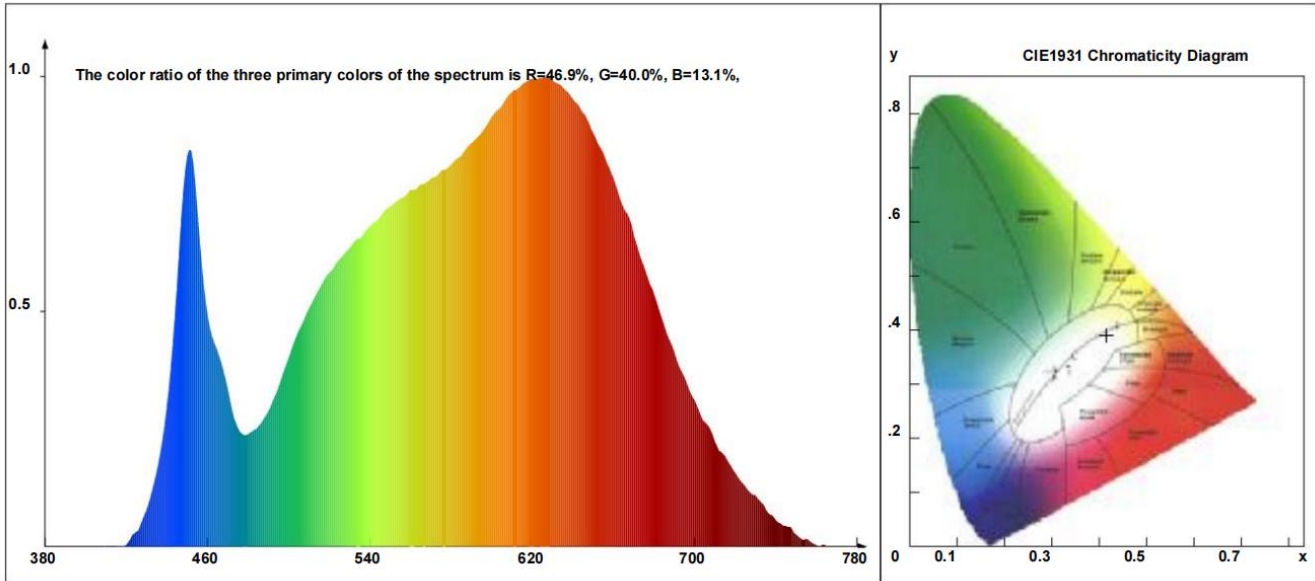

LED AND OPTICAL PERFORMANCE

- Power & Current: The LEDs have a rated power of 3W and operate at 0.34mA, providing a luminous flux between 80 to 100 lumens.
- LED Specs: Features 6 SMD LEDs per unit, sized 3030, with a high color rendering index (CRI) of 90 for accurate color representation.

PRODUCT DIAGRAM

Size in mm
 1" = 25.4mm.

PHOTOMETRICS

Colorimetric parameters

Chromaticity coordinates: $x=0.4153$ $y=0.3903$ $u=0.2424$ $v=0.3417$ $duv=-0.0022$

Correlated color temperature: 3286K Dominant wavelength : 582.6nm Color purity :

41.8% Luminous flux Color ratio: R=22.8%, G=75.2%, B=2.0% Peak wavelength: 626.7nm and a half Width :173.0nm

Color rendering index: Ra= 92.4

R1 =93	R2 =94	R3 =93	R4 =96	R5 =94	R6 =91	R7 =91	R8 =86
R9 =71	R10=86	R11=95	R12=74	R13=93	R14=95	R15=91	