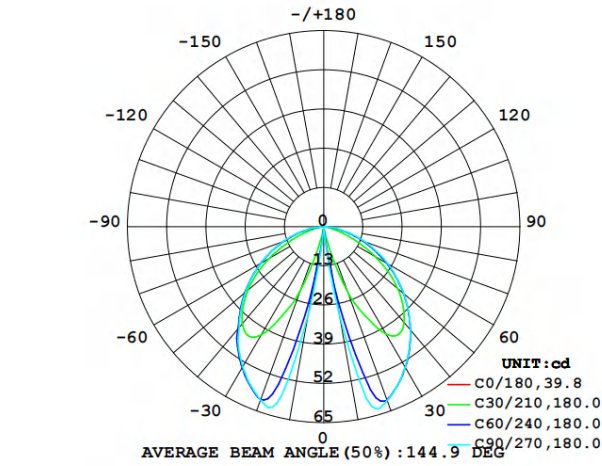

PRODUCT DIAGRAM

Size in mm
 1" = 25.4mm.

PHOTOMETRICS

LUMINOUS INTENSITY DISTRIBUTION DIAGRAM

Flux out: 8.623 lm

Height	Eavg, Emax	Angle: 39.68deg	Diameter
1m	20.72, 55.75lx		72.16cm
2m	5.180, 13.94lx		144.31cm
3m	2.302, 6.194lx		216.47cm
4m	1.295, 3.484lx		288.62cm
5m	0.8287, 2.230lx		360.78cm
6m	0.5755, 1.549lx		432.94cm
7m	0.4228, 1.138lx		505.09cm
8m	0.3237, 0.871lx		577.25cm
9m	0.2558, 0.688lx		649.40cm
10m	0.2072, 0.557lx		721.56cm