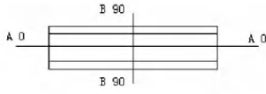

PRODUCT DIAGRAM

Size in mm
 1" = 25.4mm.

PHOTOMETRICS

LUMINOUS INTENSITY DISTRIBUTION DIAGRAM

Flux out: 8.623 lm

Height	Eavg, Emax	Angle: 39.68deg	Diameter
1m	20.72, 55.75lx		72.16cm
2m	5.180, 13.94lx		144.31cm
3m	2.302, 6.194lx		216.47cm
4m	1.295, 3.484lx		288.62cm
5m	0.8287, 2.230lx		360.78cm
6m	0.5755, 1.549lx		432.94cm
7m	0.4228, 1.138lx		505.09cm
8m	0.3237, 0.871lx		577.25cm
9m	0.2558, 0.688lx		649.40cm
10m	0.2072, 0.557lx		721.56cm