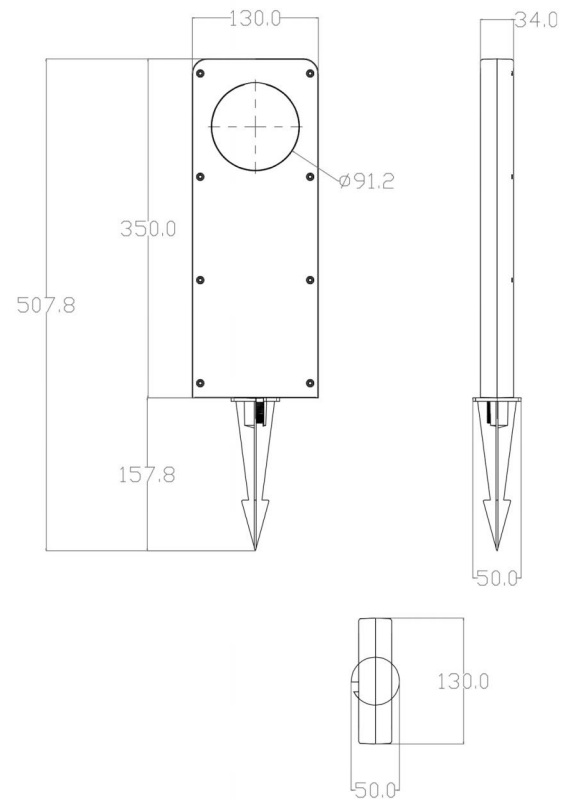

DESIGN AND STRUCTURE

- Features dual-side lighting, casting a butterfly-like light effect on the ground, adding a whimsical touch to the landscape.
- When lit, the central circular cut-out is illuminated, creating a glowing circular shape within the landscape, easing visual fatigue from repetitive patterns.
- The design emphasizes the light fixture as a decorative focal point, enhancing its artistic value in settings lacking vegetation, like rockeries or pebble paths.
- Features a sleek black design, with the body and light cover made from durable die-cast aluminum and PC materials, respectively.

PRODUCT DIAGRAM

Size in mm
 1" = 25.4mm.

PHOTOMETRICS

LUMINOUS INTENSITY DISTRIBUTION DIAGRAM

Flux out: 8.623 lm

Height	Eavg, Emax	Angle: 39.68deg	Diameter
1m	20.72, 55.75lx		72.16cm
2m	5.180, 13.94lx		144.31cm
3m	2.302, 6.194lx		216.47cm
4m	1.295, 3.484lx		288.62cm
5m	0.8287, 2.230lx		360.78cm
6m	0.5755, 1.549lx		432.94cm
7m	0.4228, 1.138lx		505.09cm
8m	0.3237, 0.871lx		577.25cm
9m	0.2558, 0.688lx		649.40cm
10m	0.2072, 0.557lx		721.56cm