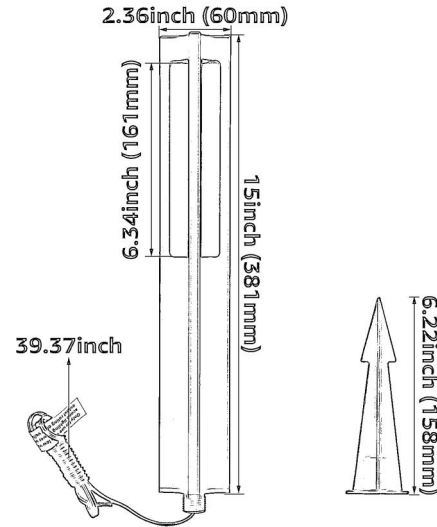

POWER AND ELECTRICAL FEATURES

- Designed for efficiency, this lighting operates on a safe 12V-15V AC/DC low voltage with a maximum current draw of 400mA. Its low power output of 3W provides effective illumination without high energy consumption.
- Features an integrated 1-meter long, 20AWG SPT-1W cable, enhancing ease of installation with its built-in flexibility.

PRODUCT DIAGRAM

PHOTOMETRICS(3000K MODEL)

ISOCANDELA DIAGRAM

Flux out:77.88 lm

1m	14.08, 62.80lx	257.62cm
2m	3.519, 15.70lx	515.24cm
3m	1.564, 6.978lx	772.86cm
4m	0.8798, 3.925lx	1030.48cm
5m	0.5631, 2.512lx	1288.10cm
6m	0.3910, 1.745lx	1545.72cm
7m	0.2873, 1.282lx	1803.34cm
8m	0.2199, 0.981lx	2060.96cm
9m	0.1738, 0.775lx	2318.58cm
10m	0.1408, 0.628lx	2576.20cm

Height Eavg, Emax Angle:104.35deg Diameter

Note: The Curves indicate the illuminated area and the average illumination when the luminaire is at different distance.

PHOTOMETRICS(4000K MODEL)

ISOCANDELA DIAGRAM

Flux out: 109.4 lm

1m	0.0425, 61.77lx	5587.46cm
2m	0.0106, 15.44lx	11174.92cm
3m	0.0047, 6.86lx	16762.38cm
4m	0.0027, 3.86lx	22349.84cm
5m	0.0017, 2.47lx	27937.30cm
6m	0.0012, 1.71lx	33524.75cm
7m	0.0009, 1.26lx	39112.21cm
8m	0.0007, 0.96lx	44699.67cm
9m	0.0005, 0.76lx	50287.13cm
10m	0.0004, 0.61lx	55874.59cm