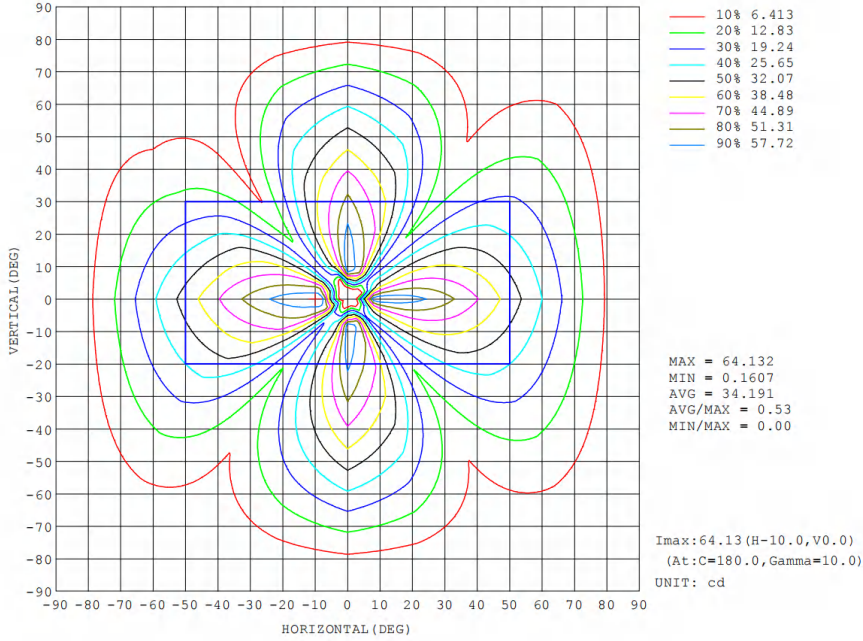

PRODUCT DIAGRAM

PHOTOMETRICS(3000K MODEL)

ISOCANDELA DIAGRAM

Flux out:77.88 lm

1m	14.08, 62.80lx	257.62cm
2m	3.519, 15.70lx	515.24cm
3m	1.564, 6.978lx	772.86cm
4m	0.8798, 3.925lx	1030.48cm
5m	0.5631, 2.512lx	1288.10cm
6m	0.3910, 1.745lx	1545.72cm
7m	0.2873, 1.282lx	1803.34cm
8m	0.2199, 0.981lx	2060.96cm
9m	0.1738, 0.775lx	2318.58cm
10m	0.1408, 0.628lx	2576.20cm

Height Eavg, Emax Angle:104.35deg Diameter

Note: The Curves indicate the illuminated area and the average illumination when the luminaire is at different distance.

PHOTOMETRICS(4000K MODEL)

ISOCANDELA DIAGRAM

Height Eavg, Emax Angle: 175.90deg Diameter

Note: The Curves indicate the illuminated area and the average illumination when the luminaire is at different distance.

360° GentleGlow

Soft, all-around lighting for expansive landscape enhancement.