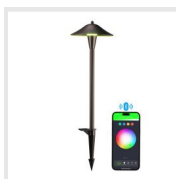

XGEN™ Smart LED Path Light