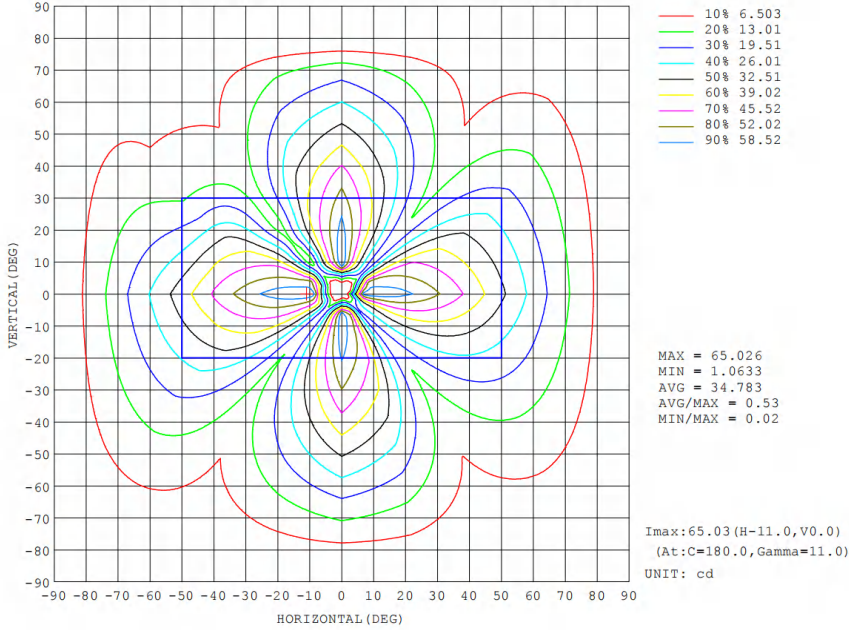

PRODUCT DIAGRAM

PHOTOMETRICS(3000K MODEL)

ISOCANDELA DIAGRAM

Flux out:77.88 lm

1m	14.08, 62.80lx	257.62cm
2m	3.519, 15.70lx	515.24cm
3m	1.564, 6.978lx	772.86cm
4m	0.8798, 3.925lx	1030.48cm
5m	0.5631, 2.512lx	1288.10cm
6m	0.3910, 1.745lx	1545.72cm
7m	0.2873, 1.282lx	1803.34cm
8m	0.2199, 0.981lx	2060.96cm
9m	0.1738, 0.775lx	2318.58cm
10m	0.1408, 0.628lx	2576.20cm

Height Eavg, Emax Angle:104.35deg Diameter

Note: The Curves indicate the illuminated area and the average illumination when the luminaire is at different distance.

PHOTOMETRICS(4000K MODEL)

ISOCANDELA DIAGRAM

Height Eavg, Emax Angle: 175.90deg Diameter

Note: The Curves indicate the illuminated area and the average illumination when the luminaire is at different distance.

360° GentleGlow

Soft, all-around lighting for expansive landscape enhancement.