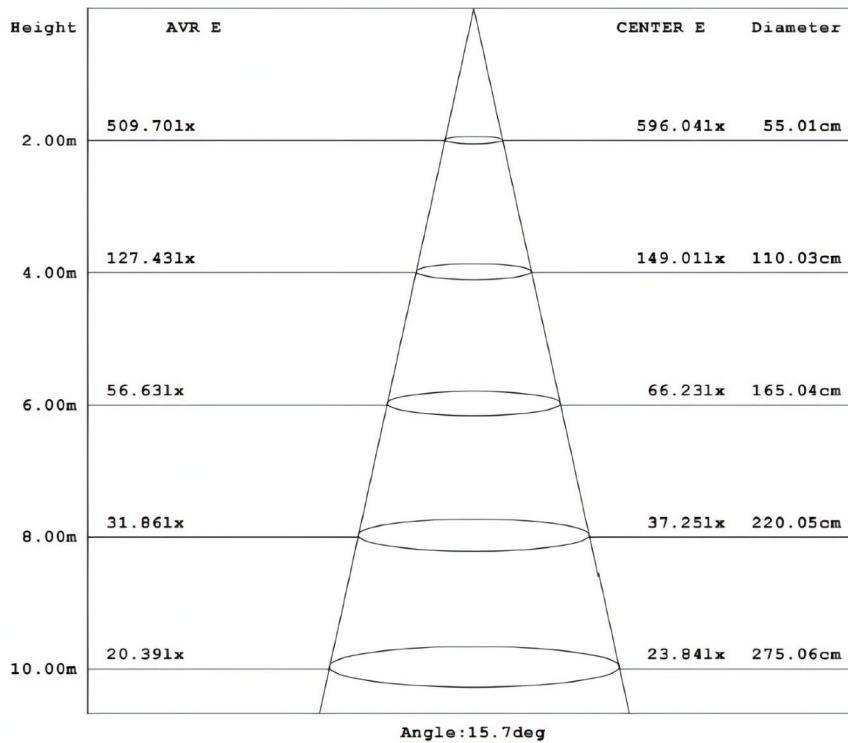

- It features six LED beads, size 3030, of the SMD type, with a color rendering index (CRI) of $\geq 80+$, ensuring vibrant and natural light. The total luminous flux is 350lm $\pm 5\%$ for the entire fixture, and it is equipped with an optical lens made of acrylic for efficient light distribution.

PRODUCT DIAGRAM

Size in mm
 1" = 25.4mm.

PHOTOMETRICS

LUMINOUS INTENSITY DISTRIBUTION

AVERAGE AND CENTER E Figure

Commercial-Style Wide-Angle Flood Lights

Designed to illuminate extensive outdoor spaces with a clear, widespread glow.