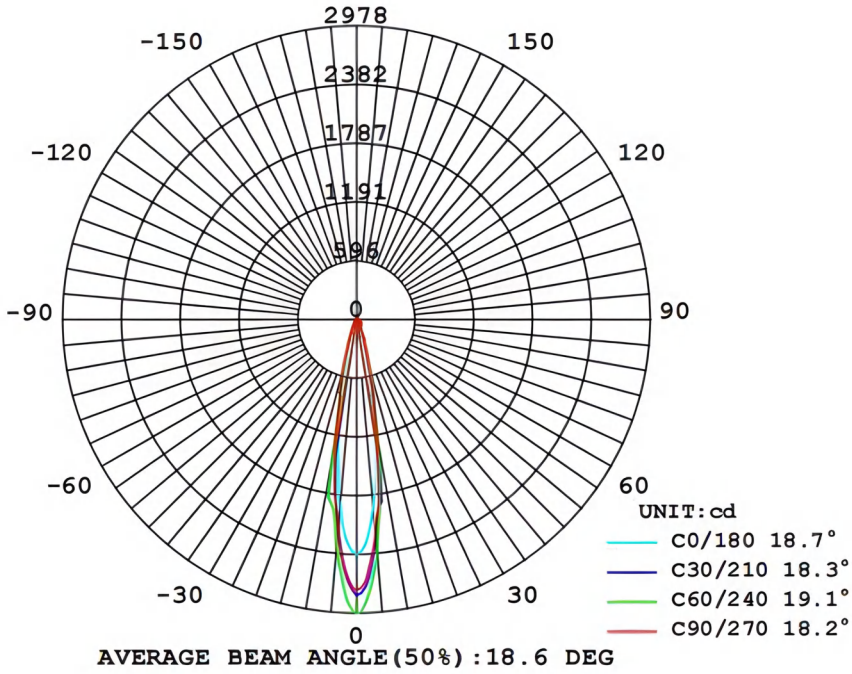

WARRANTY & RATING

SPECIFICATIONS

- Wattage: 5W
- Voltage: 12V-24V AC/DC
- Luminous Flux: 350lm±5%
- Beam Angle: 15°
- Color Rendering Index (CRI): 80+
- Lifespan: 30000 hrs
- Light Source: N/A
- Color Temperature (CCT): 2700K Soft White
- Waterproof Rating: IP68
- Operating Temperature: -4°F to 122°F
- Material: Stainless Steel

- It features six LED beads, size 3030, of the SMD type, with a color rendering index (CRI) of $\geq 80+$, ensuring vibrant and natural light. The total luminous flux is 350lm $\pm 5\%$ for the entire fixture, and it is equipped with an optical lens made of acrylic for efficient light distribution.

PRODUCT DIAGRAM

Size in mm
 1" = 25.4mm.

PHOTOMETRICS

LUMINOUS INTENSITY DISTRIBUTION

AVERAGE AND CENTER E Figure

Commercial-Style Wide-Angle Flood Lights

Designed to illuminate extensive outdoor spaces with a clear, widespread glow.