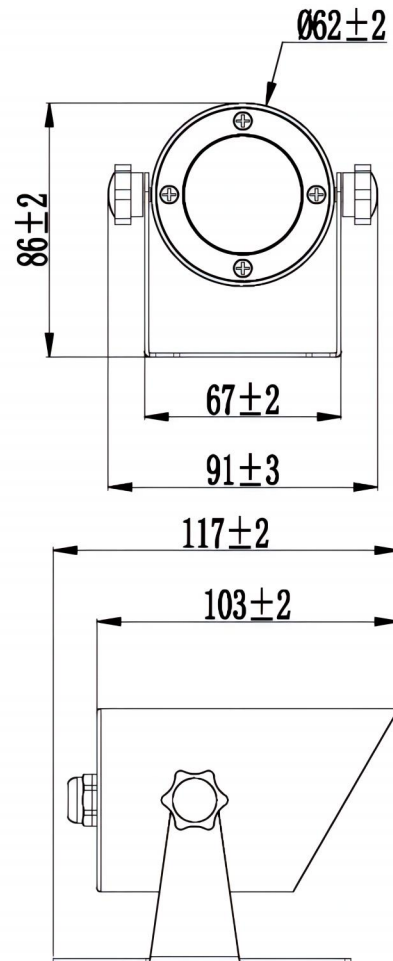

POWER AND ELECTRICAL FEATURES

- The product is ETL certified, ensuring it meets stringent safety standards for North America. It operates with an input voltage of 12V to 24V AC/DC and has a power output of 5 watts.
- The electrical wiring and plug are UL certified, made from brass for durability. The power cord is specified as 18 AWG outdoor wire, approximately 9.8 feet (3 meters) in length, designed for external use.

DESIGN AND STRUCTURE

- This lighting fixture is IP68 rated for complete waterproofing, but it is not suitable for use in hot water. Typically, it is mounted with screws at the bottom of a pond but should not be used in swimming pools.
- With a 15° beam angle, the light head can rotate up to 260 degrees on its bracket. This feature allows for visible light paths, ideal for highlighting fountain streams or the impact area of artificial waterfalls and illuminating fish.
- The housing is made of SUS304 stainless steel, which is harmless to aquatic life in the pond.

- It features six LED beads, size 3030, of the SMD type, with a color rendering index (CRI) of $\geq 80+$, ensuring vibrant and natural light. The total luminous flux is 350lm $\pm 5\%$ for the entire fixture, and it is equipped with an optical lens made of acrylic for efficient light distribution.

PRODUCT DIAGRAM

Size in mm
 1" = 25.4mm.

PHOTOMETRICS

LUMINOUS INTENSITY DISTRIBUTION

AVERAGE AND CENTER E Figure

Commercial-Style Wide-Angle Flood Lights

Designed to illuminate extensive outdoor spaces with a clear, widespread glow.