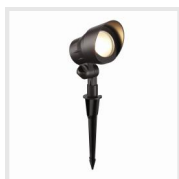

PRODUCT DESCRIPTION

The LED Underwater Spotlights, boasting an IP68 waterproof rating, are engineered for complete waterproofing. Constructed from robust stainless steel and capable of being installed at depths of up to 16.4 feet, they are ideal for accentuating water flows in fountains or waterfalls. Additionally, these lights ensure the safe illumination of aquatic life, causing no harm.

DESIGN AND STRUCTURE

- This lighting fixture is IP68 rated for complete waterproofing, but it is not suitable for use in hot water. Typically, it is mounted with screws at the bottom of a pond but should not be used in swimming pools.
- With a 15° beam angle, the light head can rotate up to 260 degrees on its bracket. This feature allows for visible light paths, ideal for highlighting fountain streams or the impact area of artificial waterfalls and illuminating fish.
- The housing is made of SUS304 stainless steel, which is harmless to aquatic life in the pond.

- It features six LED beads, size 3030, of the SMD type, with a color rendering index (CRI) of $\geq 80+$, ensuring vibrant and natural light. The total luminous flux is 350lm $\pm 5\%$ for the entire fixture, and it is equipped with an optical lens made of acrylic for efficient light distribution.

Round Grandangolo Flood Light

Beam angle: 65°

Square Grandangolo Flood Light

Beam angle: 75°

Round Grandangolo Flood Light - RGB

Beam angle: 65°

Versatile Mid-Angle Outdoor Flood Lights

wall washing, highlighting, texture grazing, shadow casting, and silhouette lighting.