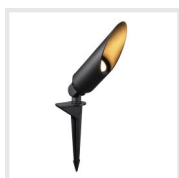

DESIGN AND STRUCTURE

- This lighting fixture is IP68 rated for complete waterproofing, but it is not suitable for use in hot water. Typically, it is mounted with screws at the bottom of a pond but should not be used in swimming pools.
- With a 15° beam angle, the light head can rotate up to 260 degrees on its bracket. This feature allows for visible light paths, ideal for highlighting fountain streams or the impact area of artificial waterfalls and illuminating fish.
- The housing is made of SUS304 stainless steel, which is harmless to aquatic life in the pond.

- It features six LED beads, size 3030, of the SMD type, with a color rendering index (CRI) of $\geq 80+$, ensuring vibrant and natural light. The total luminous flux is 350lm $\pm 5\%$ for the entire fixture, and it is equipped with an optical lens made of acrylic for efficient light distribution.

Round Grandangolo Flood Light

Beam angle: 65°

Square Grandangolo Flood Light

Beam angle: 75°

Round Grandangolo Flood Light - RGB

Beam angle: 65°

Versatile Mid-Angle Outdoor Flood Lights

wall washing, highlighting, texture grazing, shadow casting, and silhouette lighting.

LeonLite® Punto Spot Light

Beam angle: 48°

LeonLite® Punto Spot Light - 3CCT

Beam angle: 48°

Narrow-Beam Focus Spot Lights

Perfect for accentuating specific features, whether it's building decor or garden highlights.