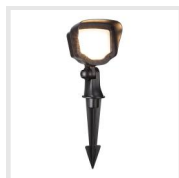

Square Grandangolo Flood Light

Beam angle: 75°