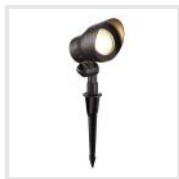

PRODUCT DESCRIPTION

LEONLITE's 3CCT 5W Spotlight illuminates with precision, featuring a 15° narrow beam perfect for highlighting architectural or garden features. Its LED source offers low maintenance, consistent lighting. With a head that adjusts 180° for optimal directionality, plus three height settings and selectable color temperatures, it's ideal for elevated positions like flower beds or nurseries.

ADDITIONAL COMPONENTS

- The package includes two waterproof caps for the wire connections, enhancing the product's durability and safety in outdoor environments.

LED AND OPTICAL PERFORMANCE

- The spotlight offers three selectable color temperatures: 2700K, 3000K, and 4000K, adjustable via a silicone button.
- The spotlight contains 6 SMD LED beads, size 3030, with a high color rendering index (CRI) of $\geq 90+$, ensuring vibrant and accurate color representation in outdoor settings.
- An optical lens is used in conjunction with an external glass cover for optimal light distribution.

PRODUCT DIAGRAM

Size in mm
 1" = 25.4mm.

PHOTOMETRICS

LUMINOUS INTENSITY DISTRIBUTION

AVERAGE AND CENTER E Figure

Commercial-Style Wide-Angle Flood Lights

Designed to illuminate extensive outdoor spaces with a clear, widespread glow.

Round Grandangolo Flood Light

Beam angle: 65°

Square Grandangolo Flood Light

Beam angle: 75°

Round Grandangolo Flood Light - RGB

Beam angle: 65°

Versatile Mid-Angle Outdoor Flood Lights

wall washing, highlighting, texture grazing, shadow casting, and silhouette lighting.