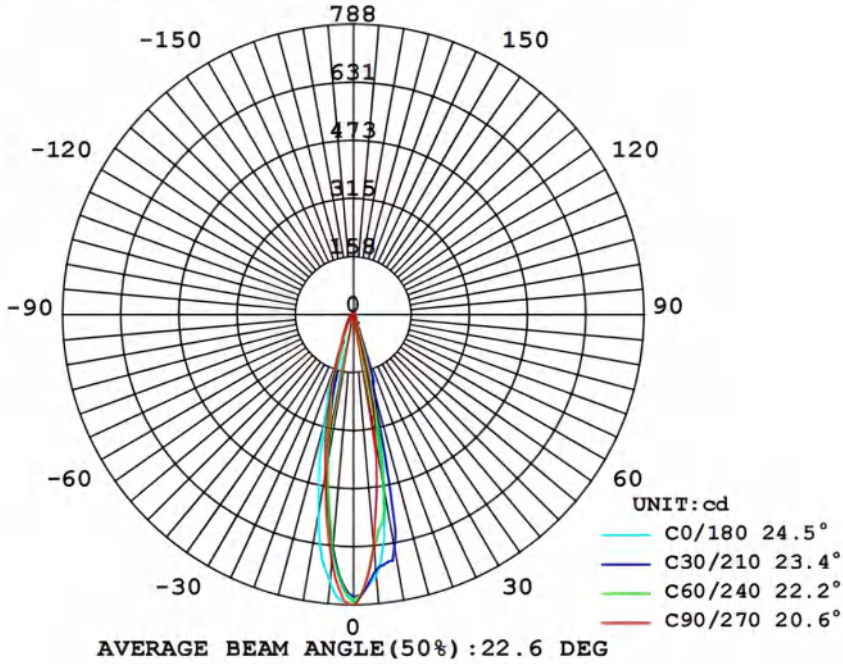

WARRANTY & RATING

SPECIFICATIONS

- Wattage: 5 watts
- Voltage: 12-24 Volts AC/DC
- Luminous Flux: 350 Lumen
- Beam Angle: 15° ± 3°
- Color Rendering Index (CRI): 90.00
- Lifespan: 30,000 Hours
- Light Source: LED
- Color Temperature (CCT):
2700K/3000K/4000K Adjustable
- Waterproof Rating: IP65
- Operating Temperature: -4°F to 122°F
- Material: Die-Cast Aluminum

DESIGN AND STRUCTURE

- A narrow beam angle of 15° is particularly suited for highlighting focal points, enabling the illumination of specific features on buildings from a distance, such as a cross or a logo.
- With a 180° adjustable head and three adjustable heights, the design allows for the light to be positioned above the target in various application scenarios, such as illuminating a single flower in flower beds or nurseries.
- Once installed and anchored into the ground, please do not attempt to adjust the angle by pushing or pulling the light pole, as this may cause damage to the pole.

ADDITIONAL COMPONENTS

- The package includes two waterproof caps for the wire connections, enhancing the product's durability and safety in outdoor environments.

LED AND OPTICAL PERFORMANCE

- The spotlight offers three selectable color temperatures: 2700K, 3000K, and 4000K, adjustable via a silicone button.
- The spotlight contains 6 SMD LED beads, size 3030, with a high color rendering index (CRI) of $\geq 90+$, ensuring vibrant and accurate color representation in outdoor settings.
- An optical lens is used in conjunction with an external glass cover for optimal light distribution.

PRODUCT DIAGRAM

Size in mm
 1" = 25.4mm.

PHOTOMETRICS

LUMINOUS INTENSITY DISTRIBUTION

AVERAGE AND CENTER E Figure

Commercial-Style Wide-Angle Flood Lights

Designed to illuminate extensive outdoor spaces with a clear, widespread glow.