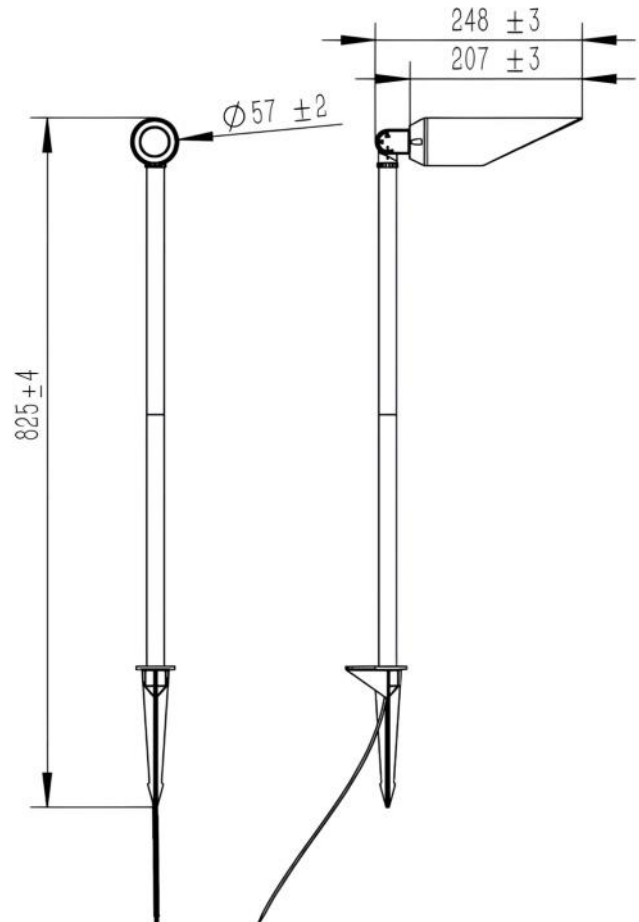

POWER AND ELECTRICAL FEATURES

- The product is ETL certified, suitable for North American safety standards, and operates on a 12V to 24V AC/DC range with a 5-watt power consumption.
- It features UL certified wires and plug, made from brass. The electrical cord is a 20 AWG outdoor wire, with an exposed length of 4.9 feet after assembly, and an actual total length of approximately 6.9 feet, provided for easy installation.

DESIGN AND STRUCTURE

- A narrow beam angle of 15° is particularly suited for highlighting focal points, enabling the illumination of specific features on buildings from a distance, such as a cross or a logo.
- With a 180° adjustable head and three adjustable heights, the design allows for the light to be positioned above the target in various application scenarios, such as illuminating a single flower in flower beds or nurseries.
- Once installed and anchored into the ground, please do not attempt to adjust the angle by pushing or pulling the light pole, as this may cause damage to the pole.

ADDITIONAL COMPONENTS

- The package includes two waterproof caps for the wire connections, enhancing the product's durability and safety in outdoor environments.

LED AND OPTICAL PERFORMANCE

- The spotlight offers three selectable color temperatures: 2700K, 3000K, and 4000K, adjustable via a silicone button.
- The spotlight contains 6 SMD LED beads, size 3030, with a high color rendering index (CRI) of $\geq 90+$, ensuring vibrant and accurate color representation in outdoor settings.
- An optical lens is used in conjunction with an external glass cover for optimal light distribution.

PRODUCT DIAGRAM

Size in mm
 1" = 25.4mm.

PHOTOMETRICS

LUMINOUS INTENSITY DISTRIBUTION

AVERAGE AND CENTER E Figure

Commercial-Style Wide-Angle Flood Lights

Designed to illuminate extensive outdoor spaces with a clear, widespread glow.