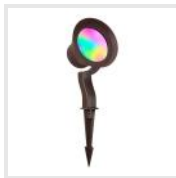

Round Grandangolo Flood Light - RGB

Beam angle: 65°