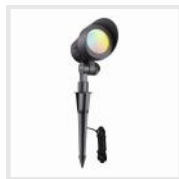

LeonLite® Punto Spot Light - 3CCT

Beam angle: 48°

Narrow-Beam Focus Spot Lights

Perfect for accentuating specific features, whether it's building decor or garden highlights.