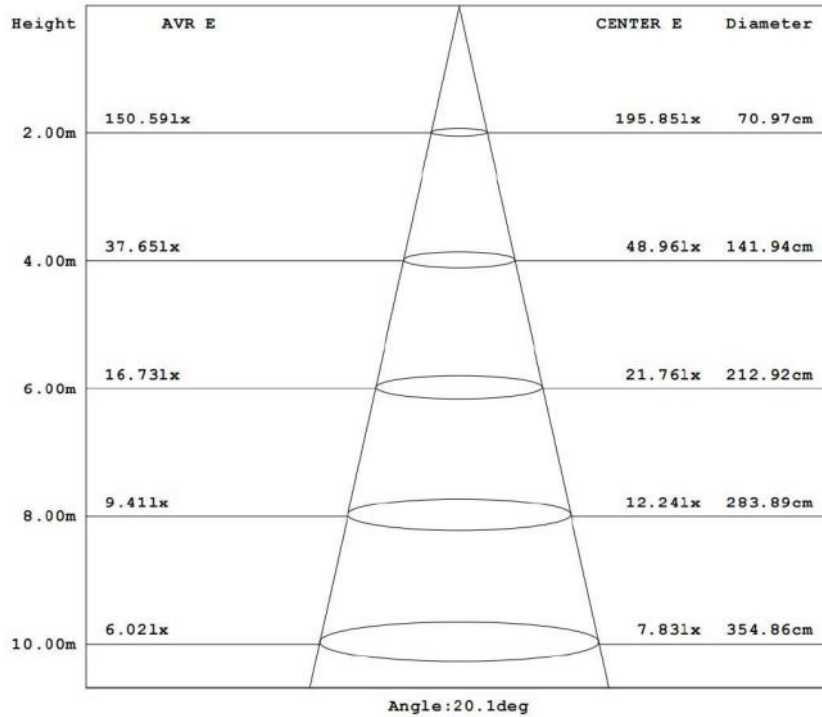

DESIGN AND STRUCTURE

- A narrow beam angle of 15° is particularly suited for highlighting focal points, enabling the illumination of specific features on buildings from a distance, such as a cross or a logo.
- With a 180° adjustable head and three adjustable heights, the design allows for the light to be positioned above the target in various application scenarios, such as illuminating a single flower in flower beds or nurseries.
- Once installed and anchored into the ground, please do not attempt to adjust the angle by pushing or pulling the light pole, as this may cause damage to the pole.

PRODUCT DIAGRAM

Size in mm
 1" = 25.4mm.

PHOTOMETRICS

LUMINOUS INTENSITY DISTRIBUTION

AVERAGE AND CENTER E Figure

Commercial-Style Wide-Angle Flood Lights

Designed to illuminate extensive outdoor spaces with a clear, widespread glow.