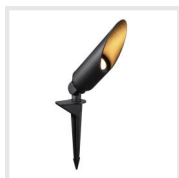

XGEN™ Acuto Ordinario Spot Light

Beam angle: 15°