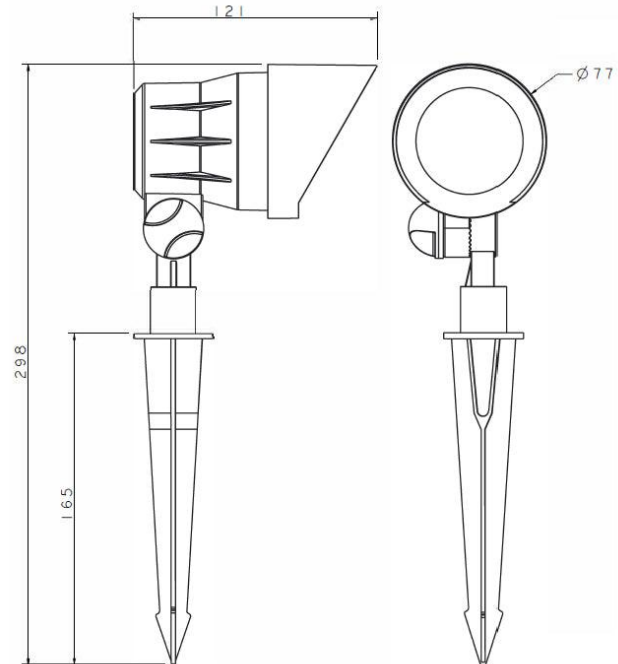

### SPECIFICATIONS

- Wattage: 4W
- Voltage: 12V AC/DC
- Luminous Flux: 3000K - 164lm, 4000K - 179lm, 5000K - 181lm.
- Beam Angle: 48°
- Color Rendering Index (CRI): 90
- Lifespan: 40,000hrs
- Light Source: LED
- Color Temperature (CCT): Available in 3000K, 4000K, and 5000K models.
- Waterproof Rating: Wet Location
- Operating Temperature: -20°C~40°C / -4°F~104°F
- Material: Aluminum and Plastic

### POWER AND ELECTRICAL FEATURES

- ETL certified product with a 4W power consumption and an operating voltage of AC/DC 12V.
- The wires and plugs are UL certified, made of purple copper. The total wire length is approximately 6.07 feet (1850mm), with an exposed length of 5.25 feet (1.6m). Connections are made using waterproof twist caps.

### DESIGN AND STRUCTURE

- Made of die-cast aluminum and plastic, this light is designed for versatility and ease of use, embodying a classic minimalist style. It's also easy to install and clean.
- Features a 48° beam angle, suitable for a wide range of applications like wall washing, highlighting, texture grazing, shadow projection, and silhouette lighting.

### PRODUCT DIAGRAM

Size in mm  
1" = 25.4mm.