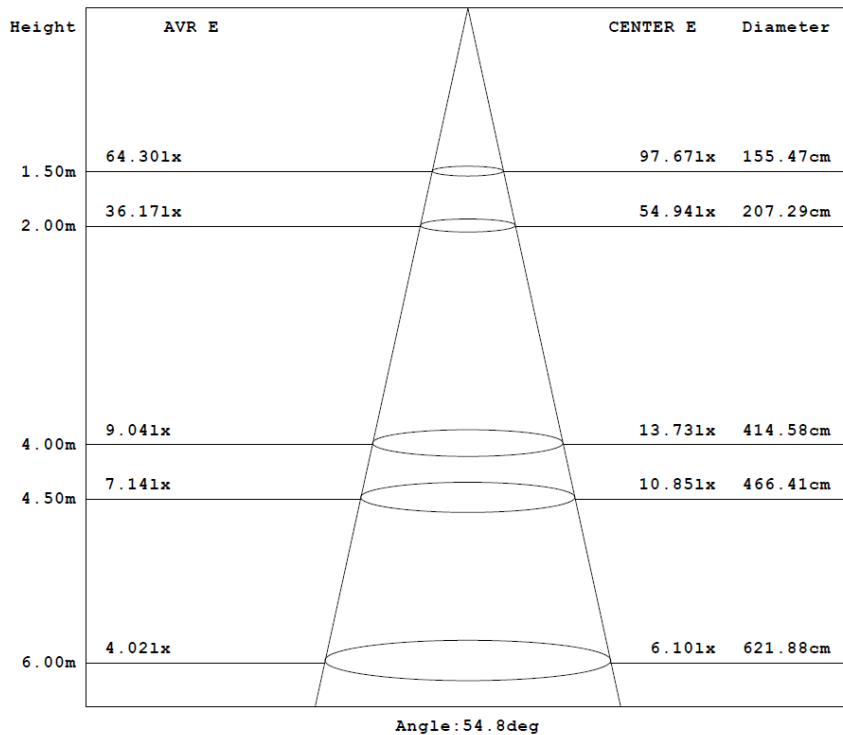

AVERAGE AND CENTER E Figure