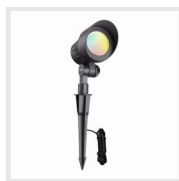

### PRODUCT DESCRIPTION

LEONLITE's LED Landscape Spotlight offers a 48° beam angle, ideal for wall washing, highlighting, and silhouette lighting. Its minimalist design ensures ease of use, while the high CRI90+ rating delivers true color accuracy. The anti-glare shield adds to its comfort in illumination.

### DESIGN AND STRUCTURE

- Made of die-cast aluminum and plastic, this light is designed for versatility and ease of use, embodying a classic minimalist style. It's also easy to install and clean.
- Features a 48° beam angle, suitable for a wide range of applications like wall washing, highlighting, texture grazing, shadow projection, and silhouette lighting.

Round Grandangolo Flood Light - RGB

Beam angle: 65°

## Versatile Mid-Angle Outdoor Flood Lights

wall washing, highlighting, texture grazing, shadow casting, and silhouette lighting.

LeonLite® Punto Spot Light

Beam angle: 48°

LeonLite® Punto Spot Light - 3CCT