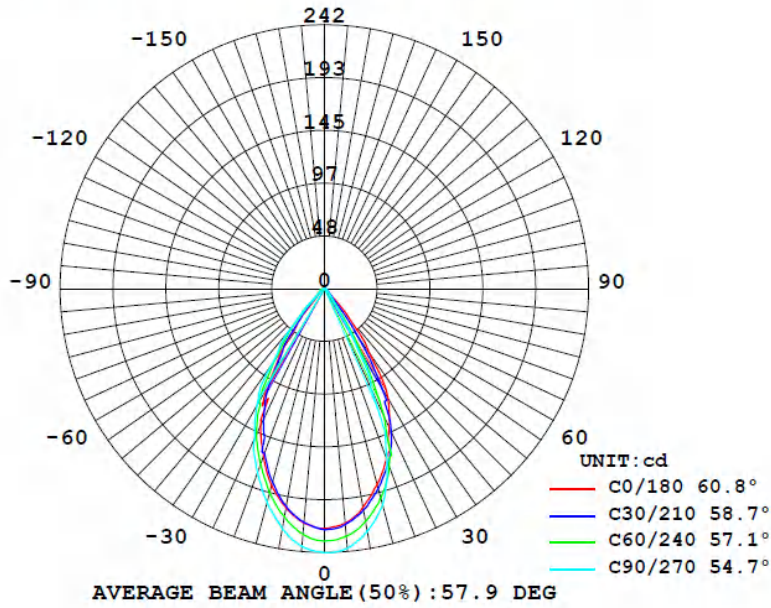

PHOTOMETRICS (5000K)

LUMINOUS INTENSITY DISTRIBUTION