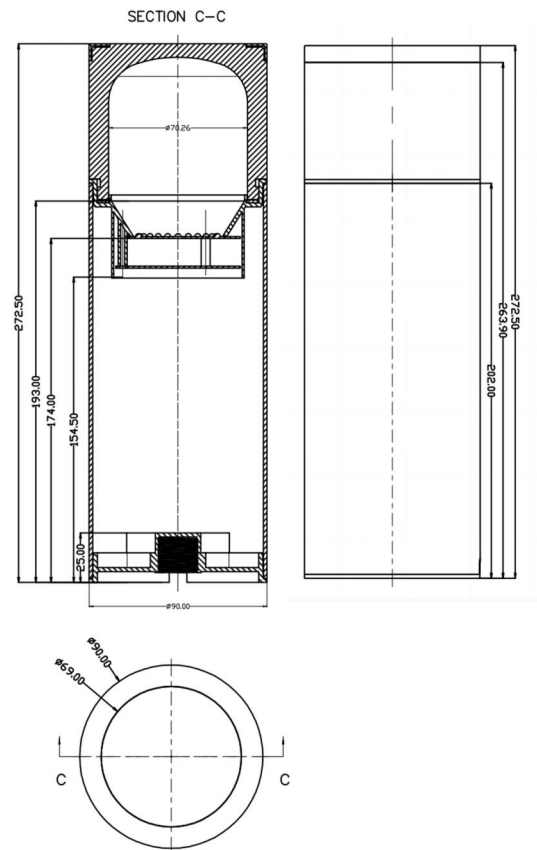

POWER AND ELECTRICAL FEATURES

- This lighting fixture operates on a low voltage of 12V-24V AC/DC, ensuring energy efficiency and safety.
- It's equipped with a UL-certified SPT-1W AWG 20# wire, capable of withstanding temperatures up to 221°F, guaranteeing reliability and compliance with high standards.
- The fixture includes an exposed wire length of approximately 4.9 feet (1.5 meters), marked with a wire label for easy identification and installation.

PRODUCT DIAGRAM

Size in mm
 1" = 25.4mm.

PHOTOMETRICS

Lux-Distance Curve

Beam Angle: 227.20°

360° GentleGlow

Soft, all-around lighting for expansive landscape enhancement.

Piramide del Tempio LED Path Light