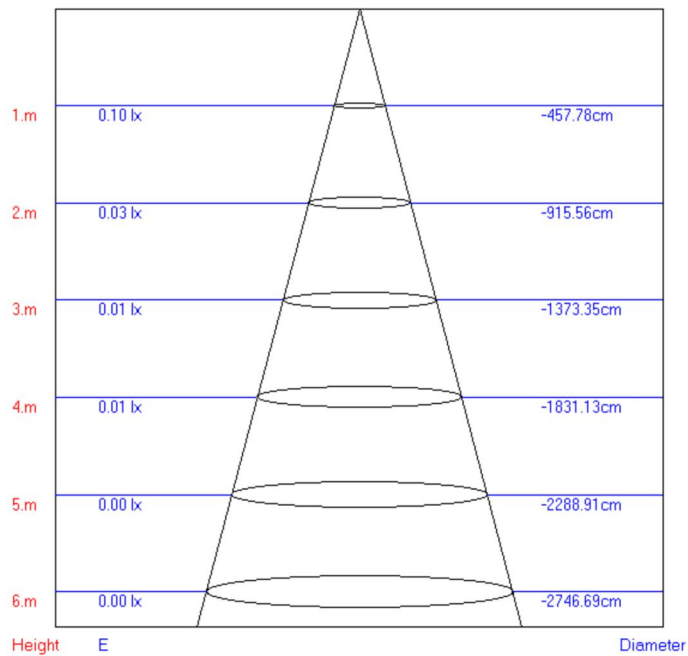

PRODUCT DIAGRAM

Size in mm
 1" = 25.4mm.

PHOTOMETRICS

Lux-Distance Curve

Beam Angle: 227.20°

360° GentleGlow

Soft, all-around lighting for expansive landscape enhancement.

Piramide del Tempio LED Path Light