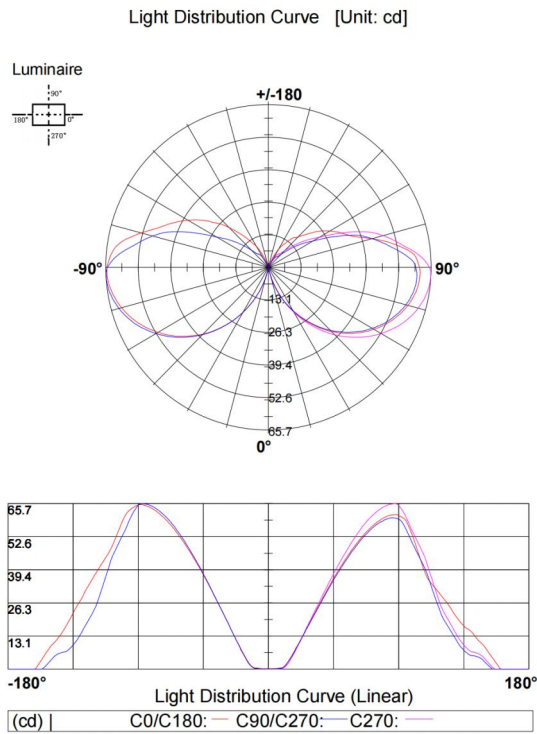

PRODUCT DIAGRAM

Size in mm
 1" = 25.4mm.

PHOTOMETRICS

Lux-Distance Curve

Beam Angle: 227.20°

360° GentleGlow

Soft, all-around lighting for expansive landscape enhancement.

Piramide del Tempio LED Path Light