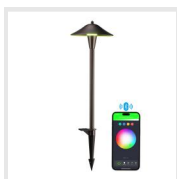

Fulmine Gold LED Path Light

Luce Fiamma LED Path Light

Quadra Rotondo LED Path Light

SmartLink

Wireless control for easy, smart outdoor lighting.

O-ring Colorato LED Path Light - Smart Control

XGEN™ Dual-spot LED Path Light