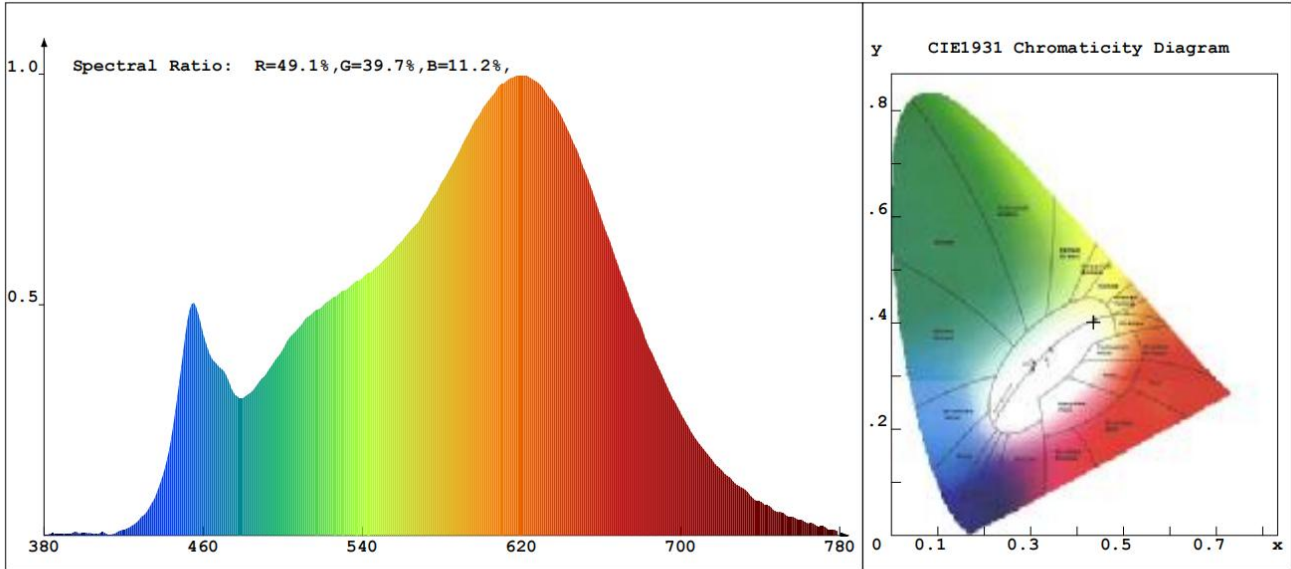

ADDITIONAL COMPONENTS

- Includes two waterproof cap connectors for secure and safe outdoor installation.

LED AND OPTICAL PERFORMANCE

- Boasts a high luminous efficacy of 100-110LM/W with a CRI of 90, casting a warm 3000K light that renders colors naturally.
- Equipped with six SMD 2835 LEDs, these lights use just 2.5W for efficient, bright, and consistent forward-facing illumination.

PRODUCT DIAGRAM

PHOTOMETRICS

Chroma Parameters

Chro.Coord.:x=0.4357 y=0.4013 u=0.2510 v=0.3467 duv=-0.0009
 CCT: 2998K Dominant Wave.:583.2nm Purity:51.2%
 Flux RGB Ratio:R=24.7%,G=73.2%,B=2.1% Peak Wave:619.9nm Half Width:155.3nm