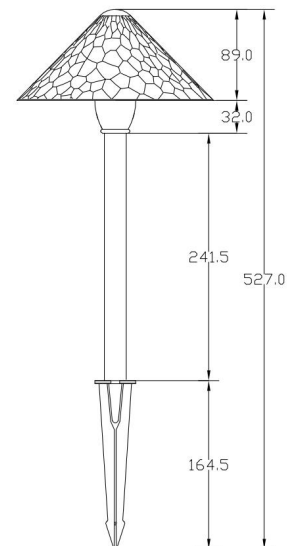

ADDITIONAL COMPONENTS

- Includes two waterproof cap connectors for secure and safe outdoor installation.

LED AND OPTICAL PERFORMANCE

- Boasts a high luminous efficacy of 100-110LM/W with a CRI of 90, casting a warm 3000K light that renders colors naturally.
- Equipped with six SMD 2835 LEDs, these lights use just 2.5W for efficient, bright, and consistent forward-facing illumination.

PRODUCT DIAGRAM

PHOTOMETRICS

Chroma Parameters

Chro.Coord.:x=0.4357 y=0.4013 u=0.2510 v=0.3467 duv=-0.0009
 CCT: 2998K Dominant Wave.:583.2nm Purity:51.2%
 Flux RGB Ratio:R=24.7%,G=73.2%,B=2.1% Peak Wave:619.9nm Half Width:155.3nm