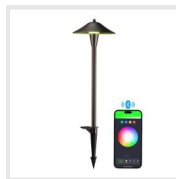

Escavatori LED Path Light

Petali Rovesciato LED Path Light

NatureDots FlexGarden Light

Brighten gardens and paths, ground or surface mount.

Emisferi Sky-up LED Path Light

Designer Crafted Landscape Lighting

Function meets art, illuminating spaces with stylish, decorative designs.

Fulmine Gold LED Path Light

Luce Fiamma LED Path Light

Quadra Rotondo LED Path Light

SmartLink

Wireless control for easy, smart outdoor lighting.

O-ring Colorato LED Path Light - Smart Control

XGEN™ Dual-spot LED Path Light

XGEN™ Smart LED Path Light

All Color Options

some models may have limited choices.

Brass Yellow

Ebony Black

oiled rubbed bronze