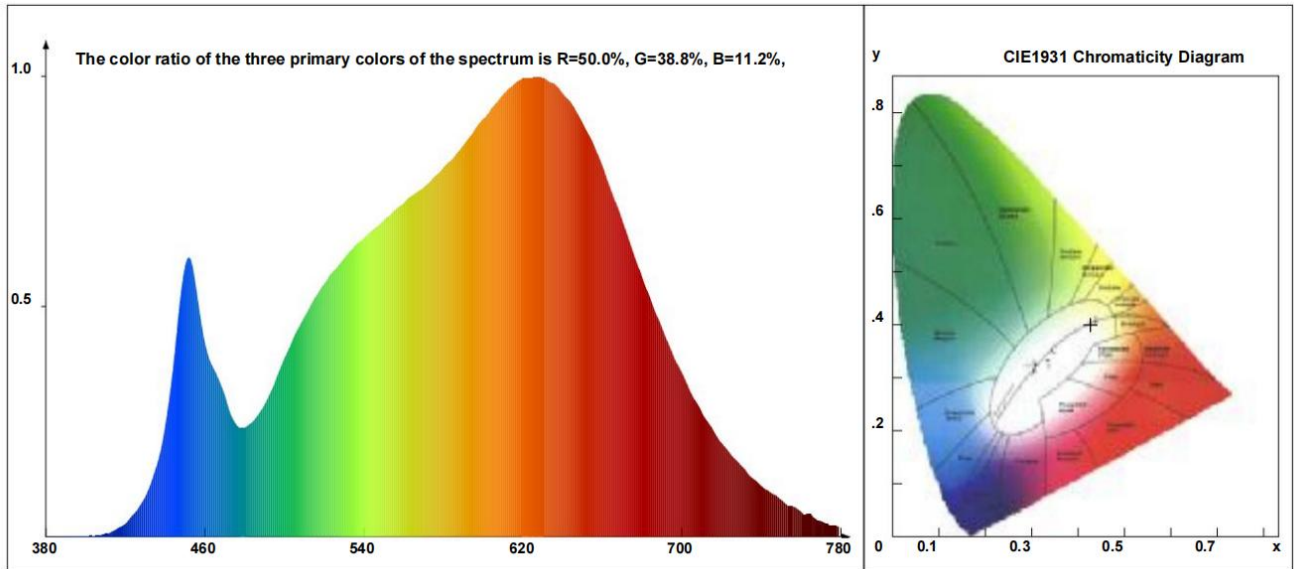

PHOTOMETRICS

Colorimetric parameters

Chromaticity coordinates: $x=0.4268$ $y=0.3997$ $u=0.2459$ $v=0.3454$ $duv=-0.0003$

Correlated color temperature: 3141K Dominant wavelength : 582.3nm Color purity :

48.1% Luminous flux Color ratio: R=23.5%, G=74.7%, B=1.8% Peak wavelength: 625.7nm and a half Width :172.1nm

Color rendering index: Ra= 93.8

R1 =95	R2 =96	R3 =96	R4 =95	R5 =94	R6 =94	R7 =95	R8 =88
R9 =71	R10=89	R11=95	R12=79	R13=95	R14=97	R15=92