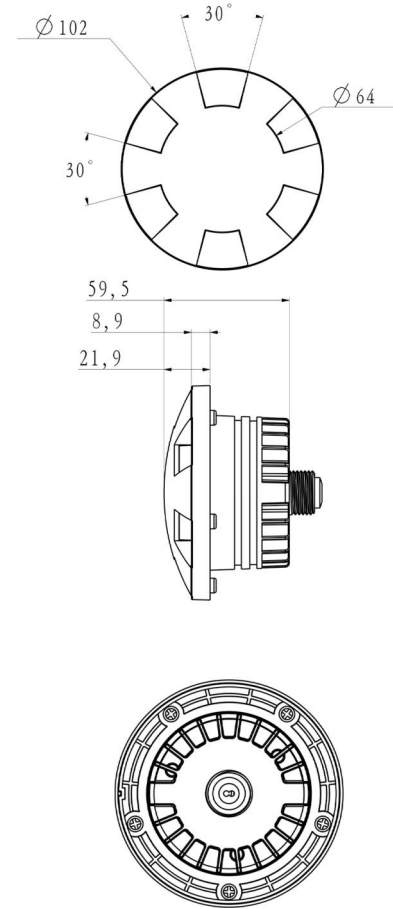

POWER AND ELECTRICAL FEATURES

- With an adaptable input voltage of AC/DC 12-24V, the light accommodates various power systems.
- The wiring is made of high-quality tinned copper, UL listed for safety, and measures 25cm in length, providing reliable and secure electrical connections.

DESIGN AND STRUCTURE

- The light features a distinct six-sided illumination, suitable for a wide range of surfaces, including soil, cement, stone, or wood.
- Its robust aluminum casing in black is IP67 waterproof rated, indicating high resistance to moisture and corrosion, ideal for outdoor use.

ADDITIONAL COMPONENTS

- Each unit comes with two PVC-sealed, waterproof wire nuts and a single black embedded part that includes a fireproof rating of PC94V0, ensuring safe and durable installation.

LED AND OPTICAL PERFORMANCE

- Boasting a warm 3000K color temperature and a high CRI of 90, the light ensures natural color rendering in outdoor settings.
- The SMD LED technology, with a luminous efficacy of 120lm/W, provides efficient lighting, complemented by an integrated PC lens that reduces glare for comfortable visibility.

PRODUCT DIAGRAM