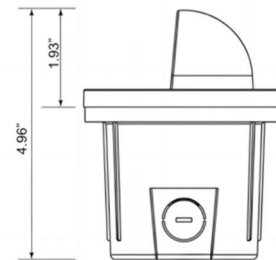

POWER AND ELECTRICAL FEATURES

- Voltage Compatibility: Efficiently operates on a versatile low voltage input of AC/DC 12-24V, catering to a broad installation spectrum.
- Certified Wiring: Features UL-certified copper wiring (25CM), ensuring a safe, reliable electrical connection that is simple to integrate.

DESIGN AND STRUCTURE

- Robust Build: Constructed from durable aluminum alloy with a sleek black finish, designed to seamlessly blend with outdoor aesthetics.
- Secure Installation: Non-trimmable, pre-stripped wire ends (0.5CM) expedite the installation process, standardized across units.

ADDITIONAL COMPONENTS

- Waterproofing Excellence: The fixture includes two PVC waterproof wiring caps and an embedded part per light, fortifying its defense against moisture ingress.
- Compliance: Black PC embedded parts meet the rigorous 94V0 fire-resistant standard, ensuring heightened safety in installation and operation.

LED AND OPTICAL PERFORMANCE

- Luminosity: Provides a luminous flux of 300lm (420lm when unshielded), delivered by 12 high-efficiency SMD LEDs sized 2835.
- Color Quality: Warm 3000K color temperature and high CRI90, offering true-to-life lighting for an enhanced visual experience.

PRODUCT DIAGRAM