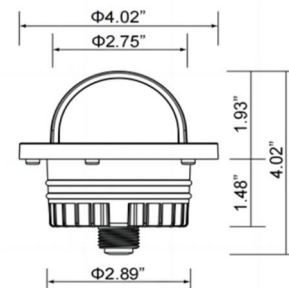

POWER AND ELECTRICAL FEATURES

- Voltage Compatibility: Efficiently operates on a versatile low voltage input of AC/DC 12-24V, catering to a broad installation spectrum.
- Certified Wiring: Features UL-certified copper wiring (25CM), ensuring a safe, reliable electrical connection that is simple to integrate.

DESIGN AND STRUCTURE

- Robust Build: Constructed from durable aluminum alloy with a sleek black finish, designed to seamlessly blend with outdoor aesthetics.
- Secure Installation: Non-trimmable, pre-stripped wire ends (0.5CM) expedite the installation process, standardized across units.

ADDITIONAL COMPONENTS

- Waterproofing Excellence: The fixture includes two PVC waterproof wiring caps and an embedded part per light, fortifying its defense against moisture ingress.
- Compliance: Black PC embedded parts meet the rigorous 94V0 fire-resistant standard, ensuring heightened safety in installation and operation.

LED AND OPTICAL PERFORMANCE

- Luminosity: Provides a luminous flux of 300lm (420lm when unshielded), delivered by 12 high-efficiency SMD LEDs sized 2835.
- Color Quality: Warm 3000K color temperature and high CRI90, offering true-to-life lighting for an enhanced visual experience.

PRODUCT DIAGRAM