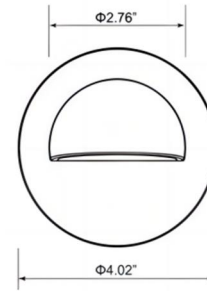

POWER AND ELECTRICAL FEATURES

- Voltage Compatibility: Efficiently operates on a versatile low voltage input of AC/DC 12-24V, catering to a broad installation spectrum.
- Certified Wiring: Features UL-certified copper wiring (25CM), ensuring a safe, reliable electrical connection that is simple to integrate.

DESIGN AND STRUCTURE

- Robust Build: Constructed from durable aluminum alloy with a sleek black finish, designed to seamlessly blend with outdoor aesthetics.
- Secure Installation: Non-trimmable, pre-stripped wire ends (0.5CM) expedite the installation process, standardized across units.

ADDITIONAL COMPONENTS

- Waterproofing Excellence: The fixture includes two PVC waterproof wiring caps and an embedded part per light, fortifying its defense against moisture ingress.
- Compliance: Black PC embedded parts meet the rigorous 94V0 fire-resistant standard, ensuring heightened safety in installation and operation.

LED AND OPTICAL PERFORMANCE

- Luminosity: Provides a luminous flux of 300lm (420lm when unshielded), delivered by 12 high-efficiency SMD LEDs sized 2835.
- Color Quality: Warm 3000K color temperature and high CRI90, offering true-to-life lighting for an enhanced visual experience.

PRODUCT DIAGRAM