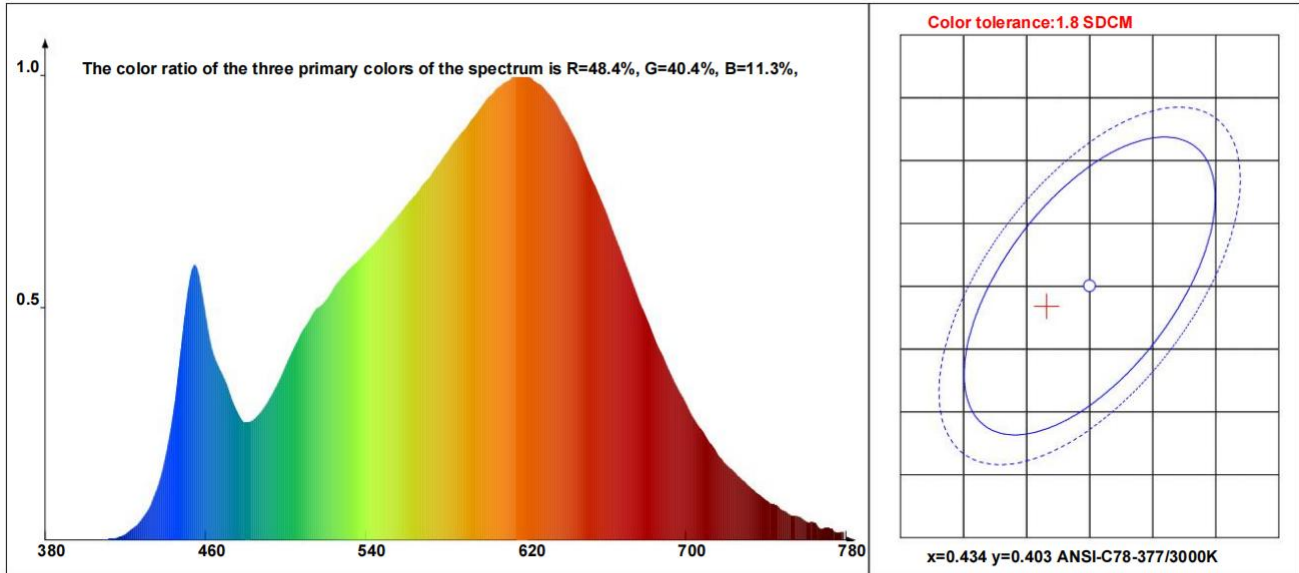

## SPECIFICATIONS

- Wattage: 6 watts
- Voltage: 12-24V AC/DC
- Luminous Flux: 300 lumens
- Beam Angle: 120
- Color Rendering Index (CRI): 90
- Lifespan: 50,000 hours
- Light Source: LED
- Color Temperature (CCT): 3000K Warm White
- Waterproof Rating: IP67
- Operating Temperature: -4°F to 104°F
- Material: Die-casted Aluminum

## LED AND OPTICAL PERFORMANCE

- Luminosity: Provides a luminous flux of 300lm (420lm when unshielded), delivered by 12 high-efficiency SMD LEDs sized 2835.
- Color Quality: Warm 3000K color temperature and high CRI90, offering true-to-life lighting for an enhanced visual experience.

### Colorimetric parameters

Chromaticity coordinates:  $x=0.4304$   $y=0.4014$   $u=0.2475$   $v=0.3462$   $duv=-0.0001$

Correlated color temperature: 3091K Dominant wavelength : 582.5nm Color purity :

49.7% Luminous flux Color ratio: R=23.5%, G=74.6%, B=1.9% Peak wavelength: 614.7nm and a half Width :160.0nm