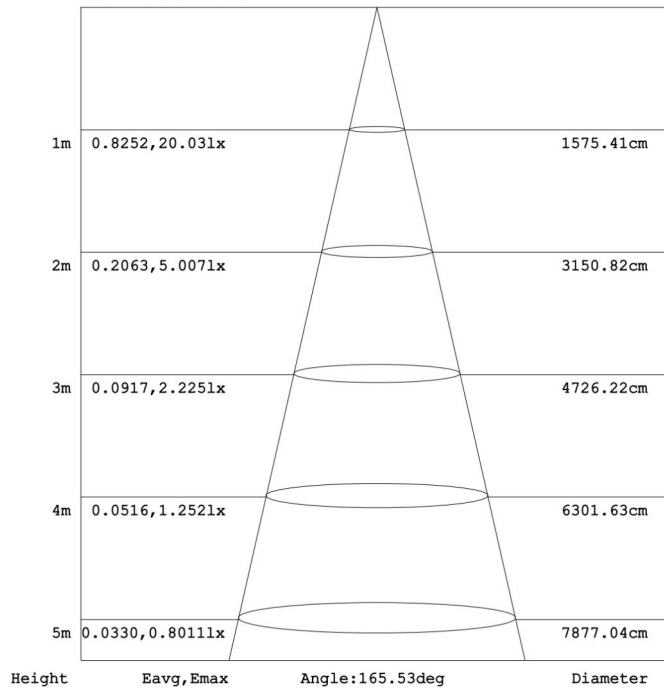

LeonLite® Waterproof Wire Nuts - Large

LeonLite® Waterproof Wire Nuts - Medium

Low Voltage Landscape Lighting Cable, 100ft, 16/2

LeonLite® Landscape Light Wire Connector

LeonLite® EasyConnect Wire Connector

PHOTOMETRICS

ISOCANDELA DIAGRAM

Flux out: 172.0 lm

Note: The Curves indicate the illuminated area and the average illumination when the luminaire is at different distance.