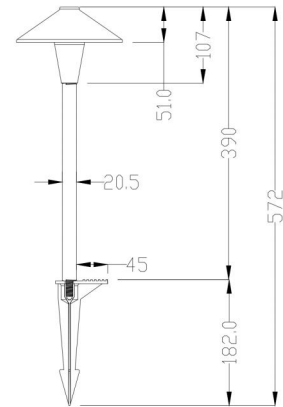

POWER AND ELECTRICAL FEATURES

- ETL-certified product and UL-certified wiring, ensuring safety and compliance.
- Operates on AC/DC 12-24V, adaptable for different electrical systems.
- Features a 4ft exposed, non-trimmable wire with a stripped length of approximately 0.2 inches for easy and secure connection.

DESIGN AND STRUCTURE

- Constructed with iron/aluminum/PC materials, finished in oil-rubbed bronze.
- Designed for front lighting emission to effectively illuminate the intended area.

ADDITIONAL COMPONENTS

- Comes with two waterproof wire caps per light, enhancing outdoor usability.
- Includes a die-cast aluminum, pedal-style ground stake for each light, facilitating simple installation.

LED AND OPTICAL PERFORMANCE

- Features 12 SMD 3030 LED beads in each light, with an efficiency of 30 lm/w.
- Provides adjustable color temperatures (3CCT) of 3000K, 4000K, and 5000K for versatile lighting options.
- Utilizes a PC diffuser (no lens) to evenly distribute light, enhancing the overall illumination quality.

PRODUCT DIAGRAM