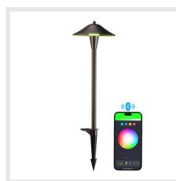

- Comes with two waterproof wire caps per light, enhancing outdoor usability.
- Includes a die-cast aluminum, pedal-style ground stake for each light, facilitating simple installation.

LED AND OPTICAL PERFORMANCE

SmartLink

Wireless control for easy, smart outdoor lighting.

O-ring Colorato LED Path Light - Smart Control

XGEN™ Dual-spot LED Path Light

XGEN™ Smart LED Path Light

All Color Options

some models may have limited choices.