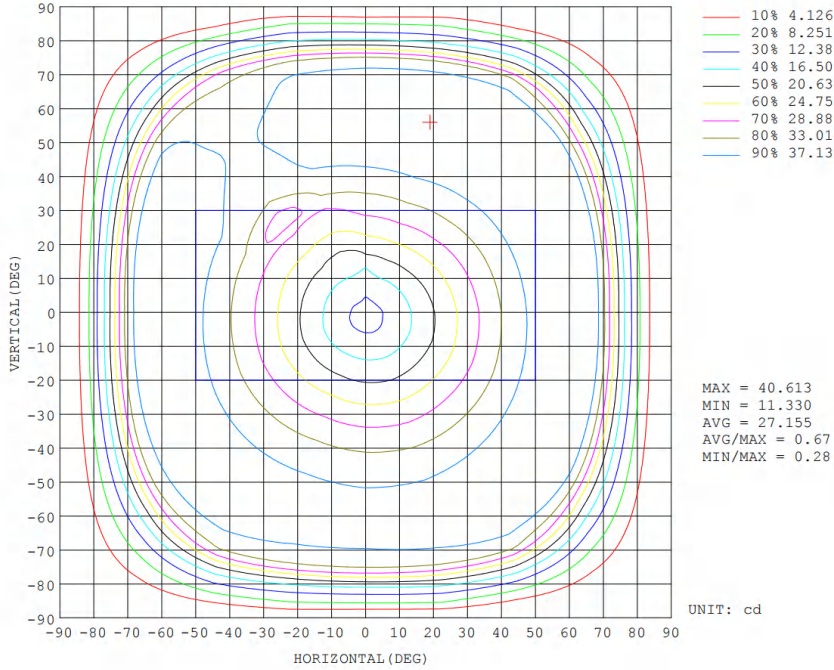

LeonLite® Waterproof Wire Nuts - Large

LeonLite® Waterproof Wire Nuts - Medium

Low Voltage Landscape Lighting Cable, 100ft, 16/2

LeonLite® Landscape Light Wire Connector

LeonLite® EasyConnect Wire Connector

PHOTOMETRICS

ISOCANDELA DIAGRAM

Flux out: 172.0 lm

Note: The Curves indicate the illuminated area and the average illumination when the luminaire is at different distance.