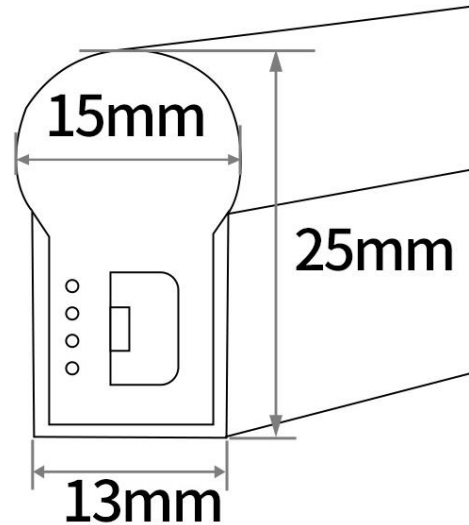

### SPECIFICATIONS

- Wattage: 165.6W, 11.04W/3.3 ft
- Voltage: AC 120V
- Luminous Flux: N/A
- Beam Angle: 180°
- Color Rendering Index (CRI): N/A
- Lifespan: 50,000 hours
- Light Source: LED
- Color Temperature (CCT): RGB (adjustable)
- Waterproof Rating: IP67
- Operating Temperature: -31°F to 95°F (-35°C to 35°C)
- Material: PVC

## POWER AND ELECTRICAL FEATURES

- Certified with CE, ROHS, and the whole light ETL listed, ensuring safety and quality. It spans 50 feet with an actual power of 165.6W and 3.36W per foot under white light, operating at AC120V and 1.38A with a power factor of 0.8.
- The wires and plug are UL certified, made of tinned copper, with a lead wire length of 3.9 feet and an 18# SJTW UL power cord.
- It features two fuses rated at 5A, with dimensions of  $\phi 4.62\text{mm}$  for the glass tube,  $\phi 5.15\text{mm}$  for the metal head, and a total length of 20mm.

## DESIGN AND STRUCTURE

- The exterior is made of milky white PVC, with a PCB board measuring 10mm in width and 35 $\mu\text{m}$  in thickness. The connection method is extrusion injection molding.
- **It is important not to cut the product**, avoid water immersion, and carefully unroll to prevent damage. Additionally, avoid powering the light while on the roller to prevent overheating.
- Features pairing functionality allowing one remote to control one or multiple groups of LED rope lights without interference.

## PRODUCT DIAGRAM

Size in mm  
 1" = 25.4mm.