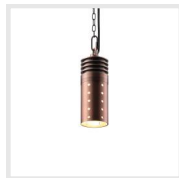

Scheletro Outdoor Pendant & Patio Light