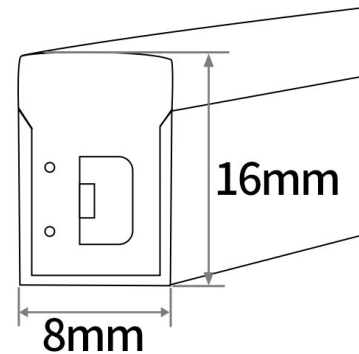

POWER AND ELECTRICAL FEATURES

- Certified with CE, ROHS, and ETL, this product ensures top safety and quality. It has a 115.32W total power, with 2.34W per foot across its 50 feet, linkable to 150 feet.
- UL-certified tinned copper wires and plug, plus a 3.9 feet 18# SJTW UL power cord, support efficient connectivity with a 600W and 5A max for the bridge assembly.
- Enhanced safety is assured by two 5A fuses with a $\phi 4.62\text{mm}$ glass tube, $\phi 5.15\text{mm}$ metal head, and 20mm length, securing the system against overcurrent risks.

DESIGN AND STRUCTURE

- The product features a milky white PVC exterior and a PCB board measuring 6mm in width and $35\mu\text{m}$ in thickness. Utilizing extrusion injection molding for connections, **it's crucial to note that cutting the product is not permissible.**
- Avoid immersing the neon rope light in water and carefully unroll it to prevent stretching or twisting damage. Also, do not power the light while it's still on the roller to prevent overheating.

ADDITIONAL COMPONENTS

- The package includes 45 plastic mounting clips for easy installation, each measuring $12 \times 16 \times 16\text{mm}$, designed for embedding.
- Additionally, 90 nickel-plated screws are provided, each $\phi 3\text{mm}$, ensuring the light strip remains securely in place.

PRODUCT DIAGRAM

Size in mm
 1" = 25.4mm.

Basic Retaining Wall and Paver Lighting

Designed for downward illumination to enhance wall textures, or to lie flush in pavements.

Centripeta Hardscape & Step Light - 4" Corto