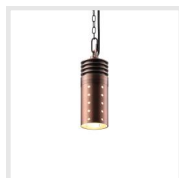

Pivot Hardscape & Step Light - 4" Corto

Pivot Hardscape & Step Light - 7" Tall

Pivot Hardscape & Step Light - 12" Grante

Basic Outdoor Pendant Lights

Hang from trees or gazebo/ pergola to bathe patios and lawns in soft, expansive lighting.

Cilindrico Outdoor Pendant & Patio Light

Calvo Outdoor Pendant & Patio Light

Designer Crafted Ambient Pendant Lights

Permeable design for ambiance; textured elegance for outdoors.

Tiki Outdoor Pendant & Patio Light

Scheletro Outdoor Pendant & Patio Light

Edge & Sparkle Light Series

Neon for bold outlines, strings for delicate points.

LeonLite® Pro Neon Rope Light

Luce Warm White String Light

LeonLite® Pro LED Multi-color Outdoor String Light