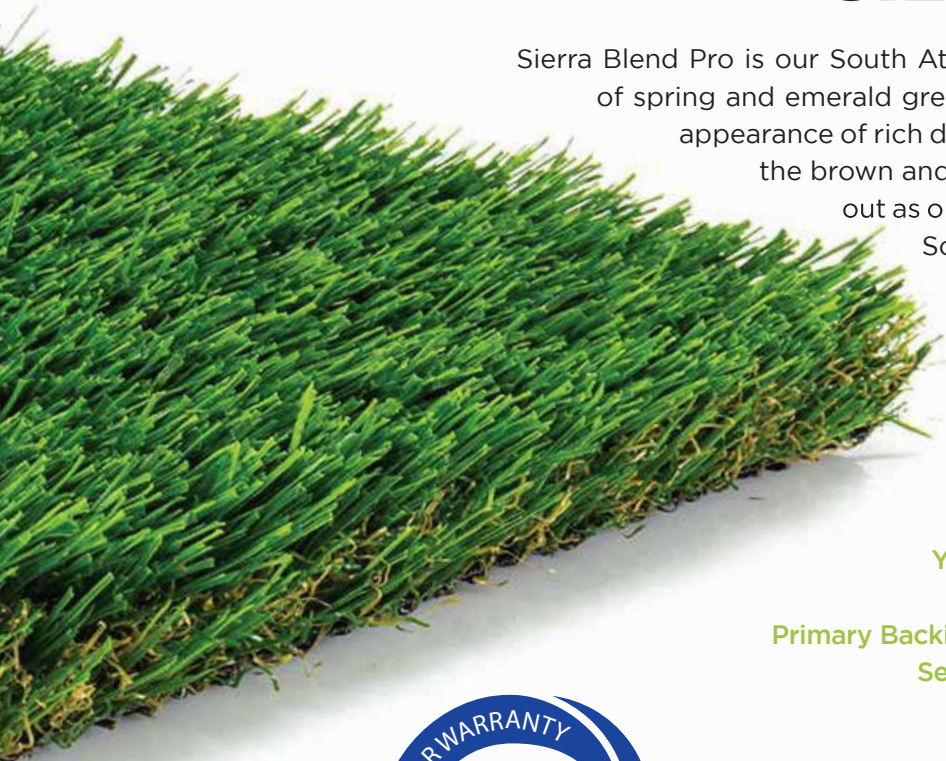

ELITE TURF

SIERRA BLEND PRO

SKU: SIERRA-BLEND-PRO

Sierra Blend Pro is our South Atlantic inspired turf. It boasts a unique blend of spring and emerald green CoolFlo yarn blades that deliver a hybrid appearance of rich dark and brightly saturated greens. Mixed with the brown and green thatch, the Sierra Blend Series stands out as one of the most dynamically authentic artificial South Atlantic turf products on the market.

Pile Height: 1 3/4"

Face Weight: 75 oz

Total Weight: 102 oz

Yarn Color: Spring/Emerald

Thatch Color: Brown/Green

Yarn Material: Monofilament Polyethylene (PE)

Thatch Material: Texturize PE

Primary Backing Material: 7oz Dual Layered Non-expansive