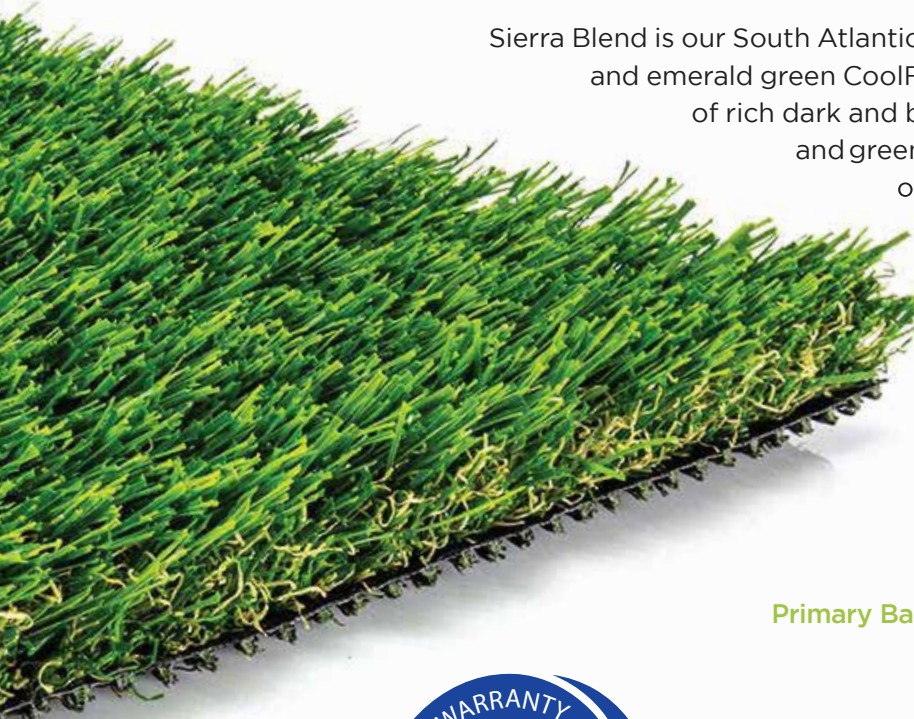

# ELITE TURF

## SIERRA BLEND

SKU: SIERRA-BLEND

Sierra Blend is our South Atlantic inspired turf. It boasts a unique blend of spring and emerald green CoolFlo yarn blades that deliver a hybrid appearance of rich dark and brightly saturated greens. Mixed with the brown and green thatch, the Sierra Blend Series stands out as one of the most dynamically authentic artificial South Atlantic turf products on the market.

**Pile Height:** 1 1/2"

**Face Weight:** 60 oz

**Total Weight:** 87 oz

**Yarn Color:** Spring/Emerald

**Thatch Color:** Brown/Green

**Yarn Material:** Monofilament Polyethylene (PE)

**Thatch Material:** Texturize PE