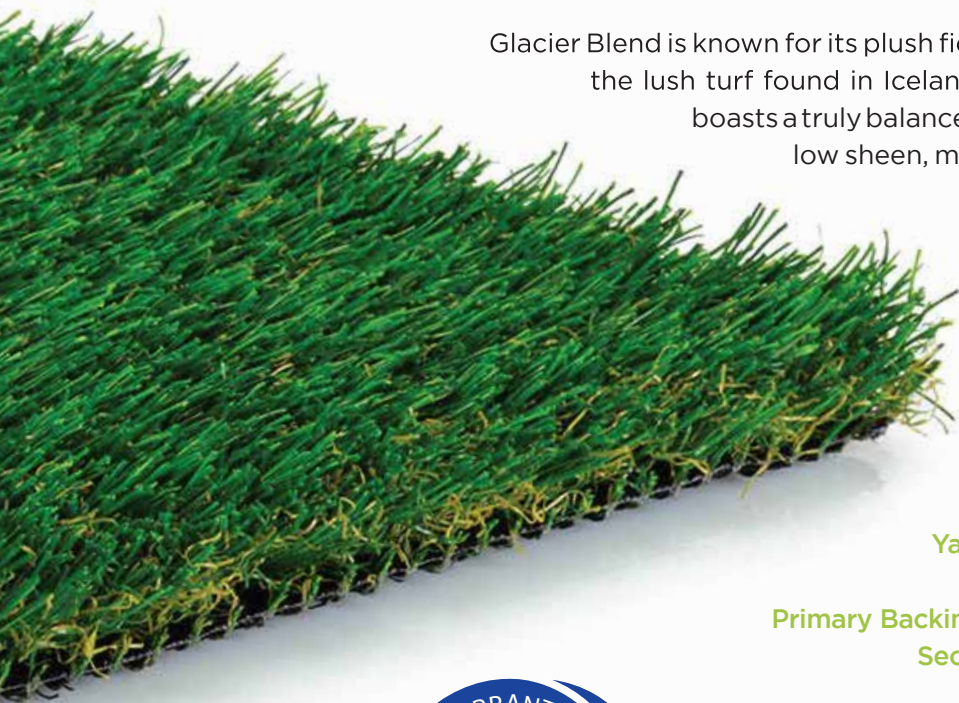

ELITE TURF

GLACIER BLEND

SKU: GLACIER-BLEND

Glacier Blend is known for its plush field and apple 3D CoolFlo yarn. Modeled after the lush turf found in Iceland and Northern Canada, this artificial grass boasts a truly balanced green tone. It's extremely enduring and has low sheen, making it ideal for any front, side, or back yard.

Pile Height: 1 1/2"

Face Weight: 60 oz

Total Weight: 87 oz

Yarn Color: Field/Emerald

Thatch Color: Brown/Green

Yarn Material: Monofilament Polyethylene (PE)

Thatch Material: Texturize PE

Primary Backing Material: 7oz Dual Layered Non-expansive

Secondary Coating Material: 20oz Polyurethane

Tuft Bind: >10 lbs.

Machine Gauge: 3/8"

Infill Ratio: 1-2 lbs

Roll Width: 15' feet

Drain Rate: >28 inch per hour

Warranty: 15 year

Recommended Use: Low to Moderate Traffic

FEATURES

- CoolFlo Technology—Yarn shape increases airflow and lowers surface temperature
- Unique Mini Wave blade design deflects light reduces sheen
- Durable yarn shape creates stronger fiber strength
- UV stabilized yarns to resist fading from the sun
- Non-flammable, anti-acid yarn resistant to chemical attack