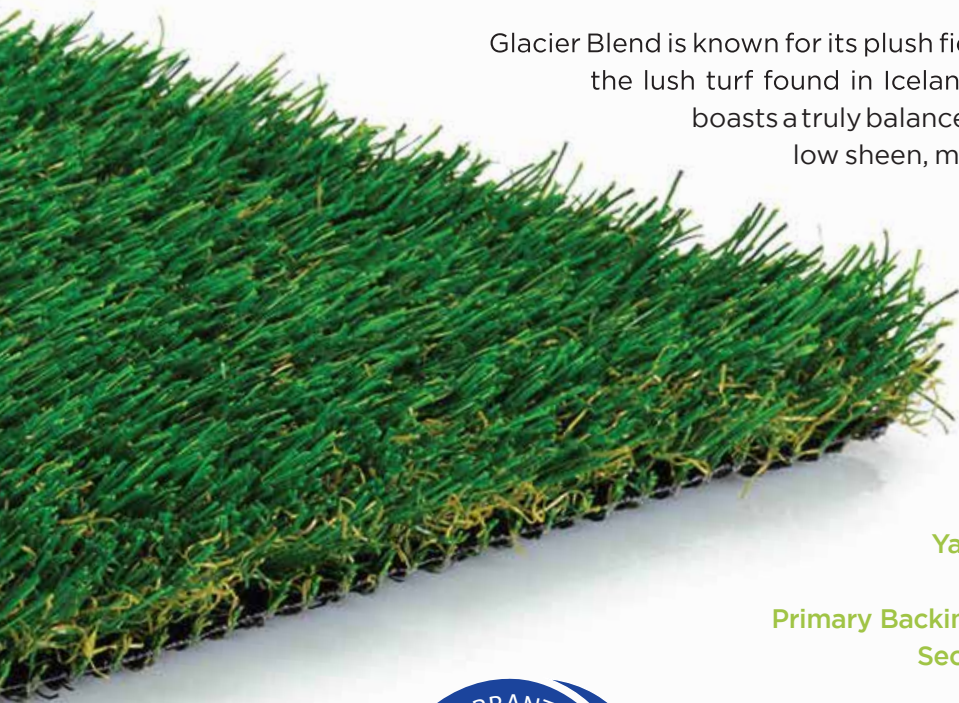

ELITE TURF

GLACIER BLEND PRO

SKU: GLACIER-BLEND-PRO

Glacier Blend Pro is known for its plush field and apple 3D CoolFlo yarn. Modeled after the lush turf found in Iceland and Northern Canada, this artificial grass boasts a truly balanced green tone. It's extremely enduring and has low sheen, making it ideal for any front, side, or back yard.

FEATURES

- CoolFlo Technology—Yarn shape increases airflow and lowers surface temperature
- Unique Mini Wave blade design deflects light reduces sheen
- Durable yarn shape creates stronger fiber strength
- UV stabilized yarns to resist fading from the sun
- Non-flammable, anti-acid yarn resistant to chemical attack

View this product in detail online at www.turfhub.com/product/glacier-blend-pro/

ALWAYS IN-STOCK!

(602) 456-0752 • www.EliteTurfAZ.com

ELITE TURF

GLACIER BLEND

SKU: GLACIER-BLEND

Glacier Blend is known for its plush field and apple 3D CoolFlo yarn. Modeled after the lush turf found in Iceland and Northern Canada, this artificial grass boasts a truly balanced green tone. It's extremely enduring and has low sheen, making it ideal for any front, side, or back yard.

Pile Height: 1 1/2"

Face Weight: 60 oz

Total Weight: 87 oz

Yarn Color: Field/Emerald

Thatch Color: Brown/Green

Yarn Material: Monofilament Polyethylene (PE)

Thatch Material: Texturize PE

Primary Backing Material: 7oz Dual Layered Non-expansive